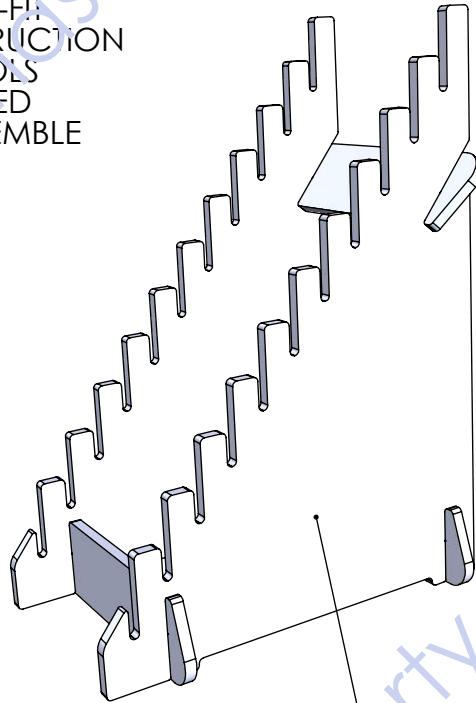

Back

ALL SLIP-FIT CONSTRUCTION NO TOOLS REQUIRED TO ASSEMBLE

WHITE MDF

16X32 X8.5MM

ALL 5/8" THICK WHITE MDF WITH WHITE PAINTED EDGES