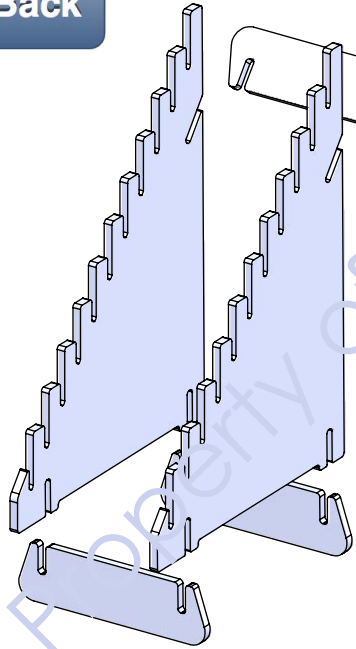

Back

ALL SLIP-FIT CONSTRUCTION NO TOOLS REQUIRED TO ASSEMBLE

WHITE MDF

16X32 X8.5MM

ALL 5/8" THICK WHITE MDF WITH WHITE PAINTED EDGES