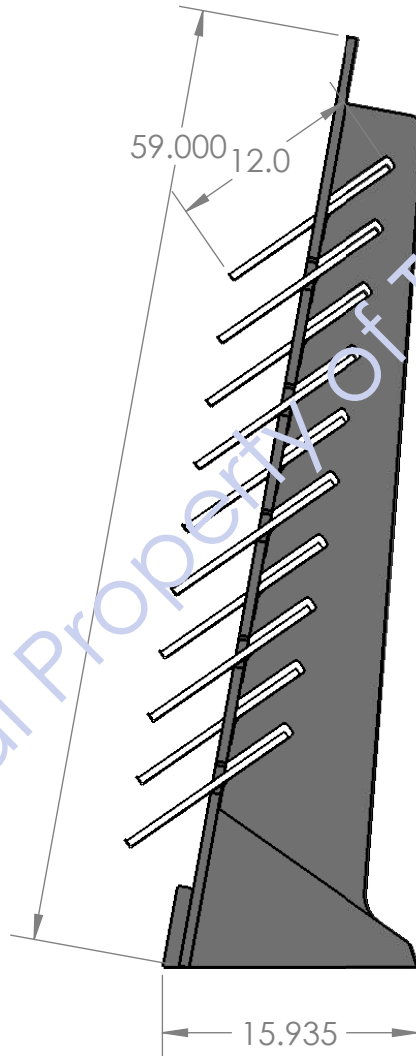

ALL BLACK 5/8" MDF W/PAINTED EDGES

SAMPLES
12 X 12 X 1/2

DISPLAY WOULD SHIP FLAT WITH THE FOLLOWING PIECES LOOSE TO BE ASSEMBLED IN THE FIELD