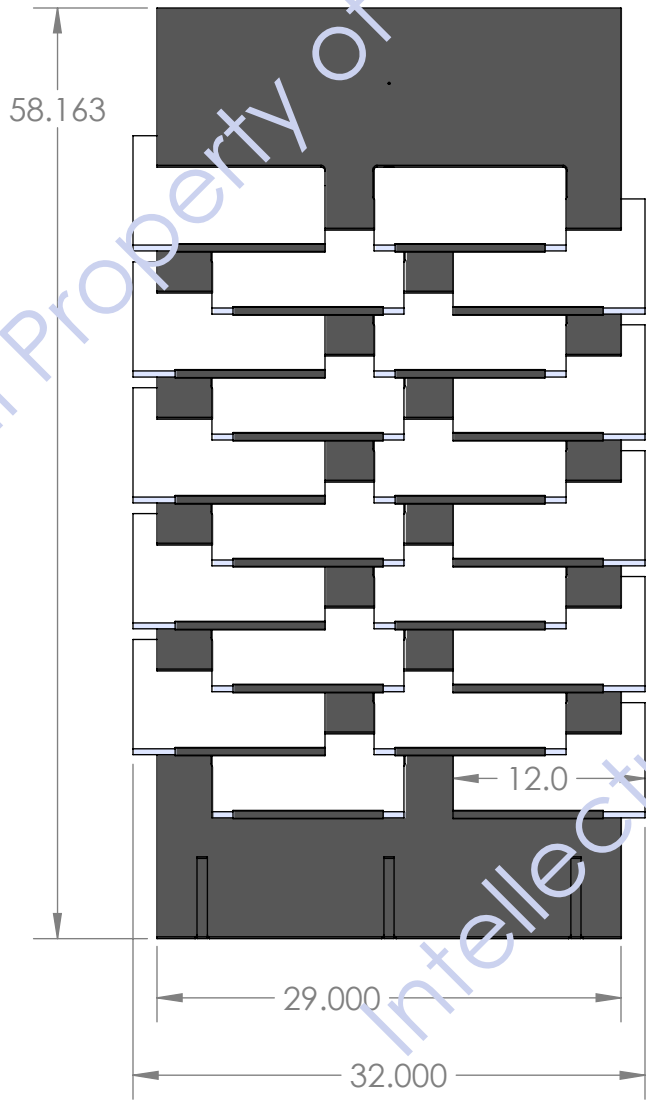

ALL BLACK 5/8" MDF W/PAINTED EDGES

SAMPLES
12 X 12 X 1/2

DISPLAY WOULD SHIP FLAT WITH THE FOLLOWING PIECES LOOSE TO BE ASSEMBLED IN THE FIELD