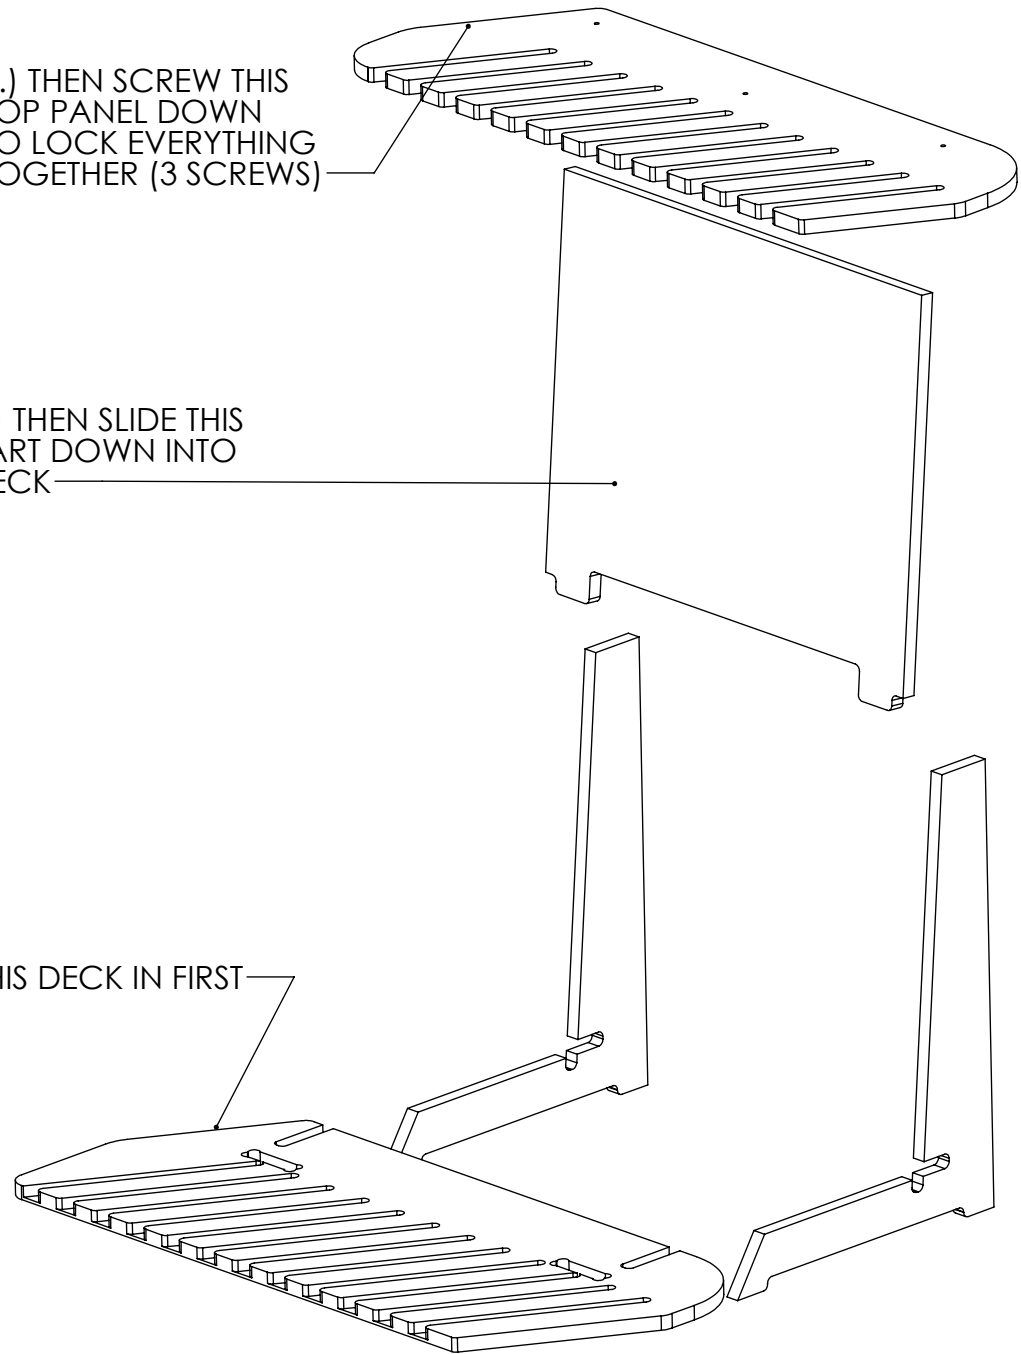

SHOWING SAMPLES THAT ARE 10" WIDE X 60" TALL X 3/8" THICK

YOUR SAMPLES ARE SLIGHTLY RAISED UP OFF THE FLOOR

SHIPS FLAT IN 5 PARTS

BLACK MDF 5/8" THICK

3-SCREWS

SLOTS ARE 1/2" WIDE

DISPLAY SHIPS FLAT IN 5 PARTS

5/8" THICK
BLACK MDF

1.) SLIDE THIS DECK IN FIRST

2.) THEN SLIDE THIS
PART DOWN INTO
DECK

3.) THEN SCREW THIS
TOP PANEL DOWN
TO LOCK EVERYTHING
TOGETHER (3 SCREWS)

TOP VIEW

SLOTS ARE 1/2" WIDE

FRONT VIEW

SIDE VIEW

BIGGRE FOOT