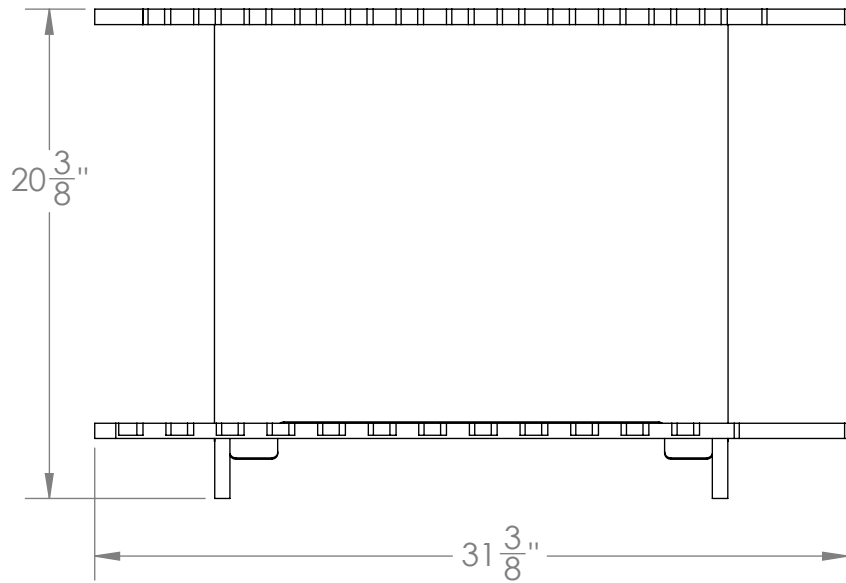

SHOWING SAMPLES THAT ARE 10" WIDE X 60" TALL X 3/8" THICK

YOUR SAMPLES ARE SLIGHTLY RAISED UP OFF THE FLOOR

SHIPS FLAT IN 5 PARTS

BLACK MDF 5/8" THICK

3-SCREWS

SLOTS ARE 1/2" WIDE

DISPLAY SHIPS FLAT IN 5 PARTS

5/8" THICK
BLACK MDF

1.) SLIDE THIS DECK IN FIRST

2.) THEN SLIDE THIS
PART DOWN INTO
DECK

3.) THEN SCREW THIS
TOP PANEL DOWN
TO LOCK EVERYTHING
TOGETHER (3 SCREWS)

TOP VIEW

SLOTS ARE 1/2" WIDE

FRONT VIEW

SIDE VIEW

BIGGRE FOOT