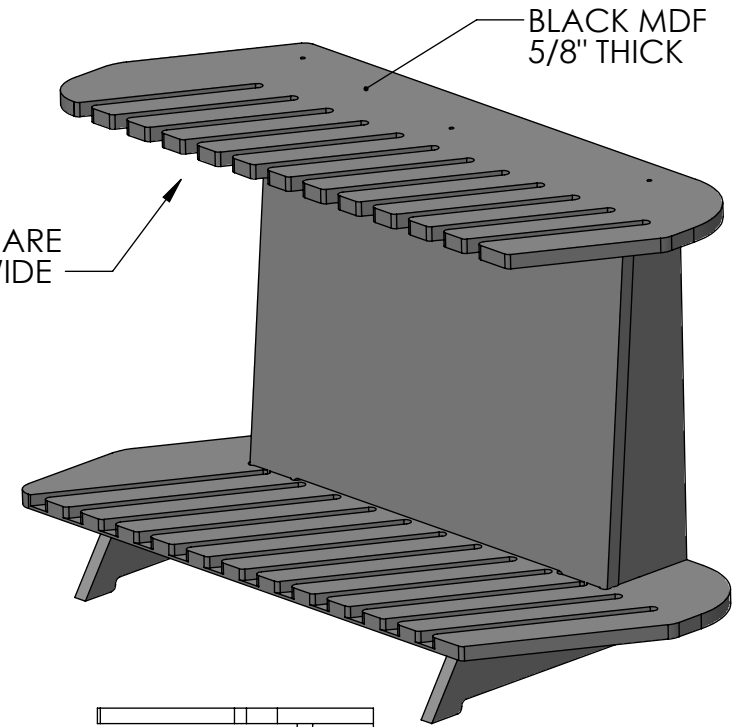

SHOWING SAMPLES THAT ARE 10" WIDE X 60" TALL X 3/8" THICK

YOUR SAMPLES ARE SLIGHTLY RAISED UP OFF THE FLOOR

SHIPS FLAT IN 5 PARTS

BLACK MDF 5/8" THICK

3-SCREWS

SLOTS ARE 1/2" WIDE

DISPLAY SHIPS FLAT IN 5 PARTS

5/8" THICK
BLACK MDF

1.) SLIDE THIS DECK IN FIRST

2.) THEN SLIDE THIS
PART DOWN INTO
DECK

3.) THEN SCREW THIS
TOP PANEL DOWN
TO LOCK EVERYTHING
TOGETHER (3 SCREWS)

TOP VIEW

SLOTS ARE 1/2" WIDE

FRONT VIEW

SIDE VIEW

BIGGRE FOOT