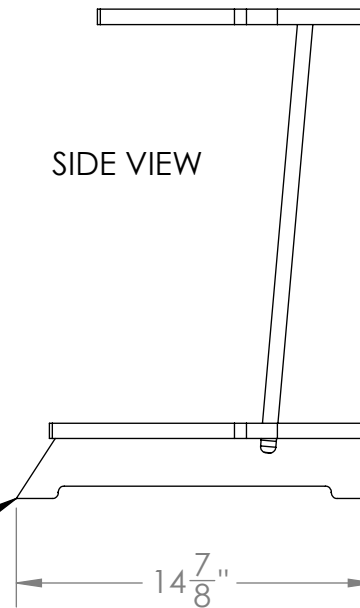

SHOWING SAMPLES THAT ARE 10" WIDE X 60" TALL X 3/8" THICK

YOUR SAMPLES ARE SLIGHTLY RAISED UP OFF THE FLOOR

SHIPS FLAT IN 5 PARTS

BLACK MDF 5/8" THICK

3-SCREWS

SLOTS ARE 1/2" WIDE

DISPLAY SHIPS FLAT IN 5 PARTS

5/8" THICK
BLACK MDF

1.) SLIDE THIS DECK IN FIRST

2.) THEN SLIDE THIS
PART DOWN INTO
DECK

3.) THEN SCREW THIS
TOP PANEL DOWN
TO LOCK EVERYTHING
TOGETHER (3 SCREWS)

TOP VIEW

SLOTS ARE 1/2" WIDE

FRONT VIEW

SIDE VIEW

BIGGRE FOOT