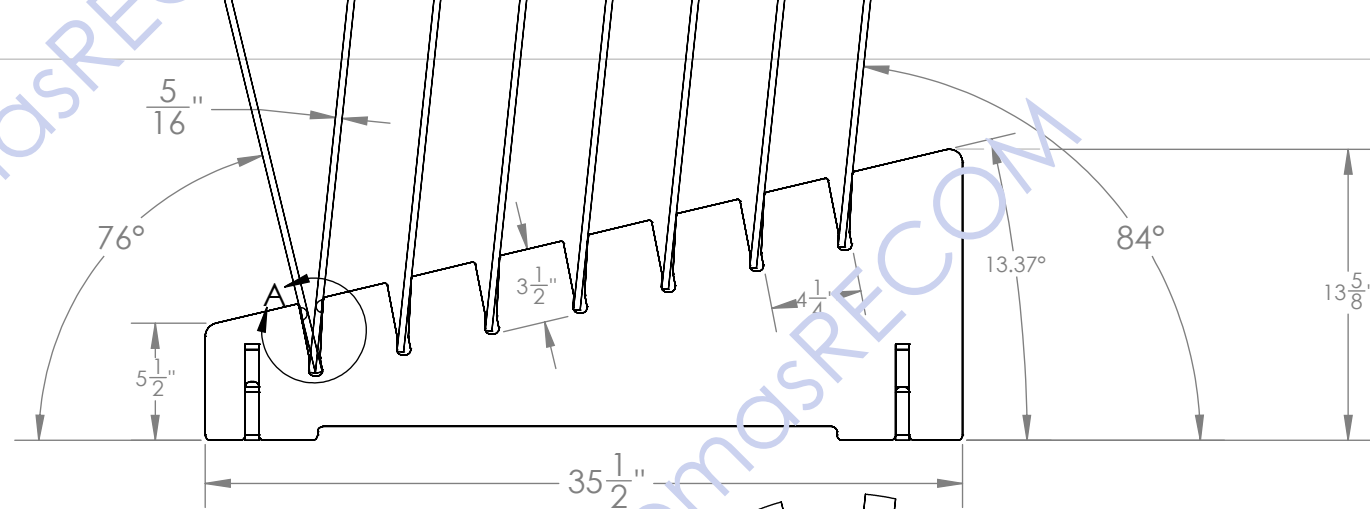

Back

ACCOMMODATES UP TO 1/2" THICK SAMPLES

Intellectual Property of ThomasRECOM

13/16" RADIUS AT BOTTOM OF SLOT