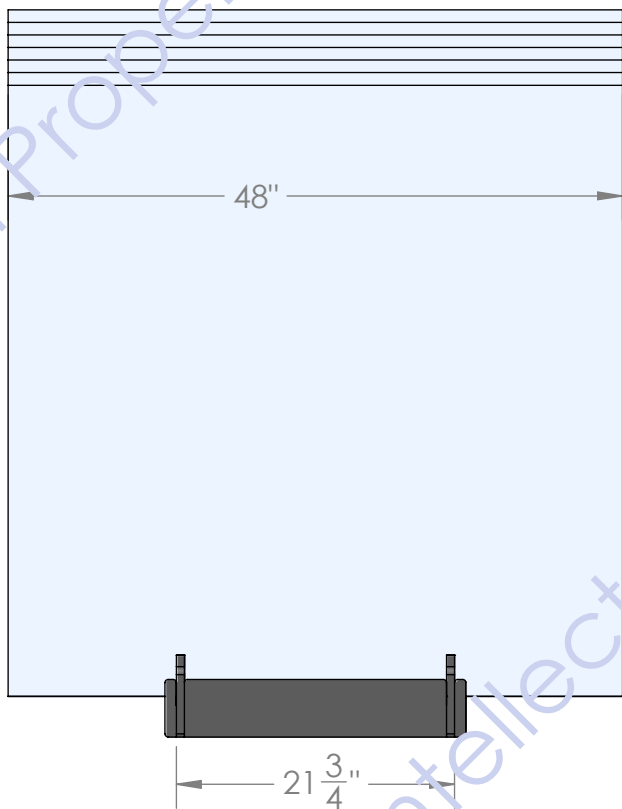

Back

ACCOMMODATES UP TO 1/2" THICK SAMPLES

Intellectual Property of ThomasRECOM

13/16" RADIUS AT BOTTOM OF SLOT