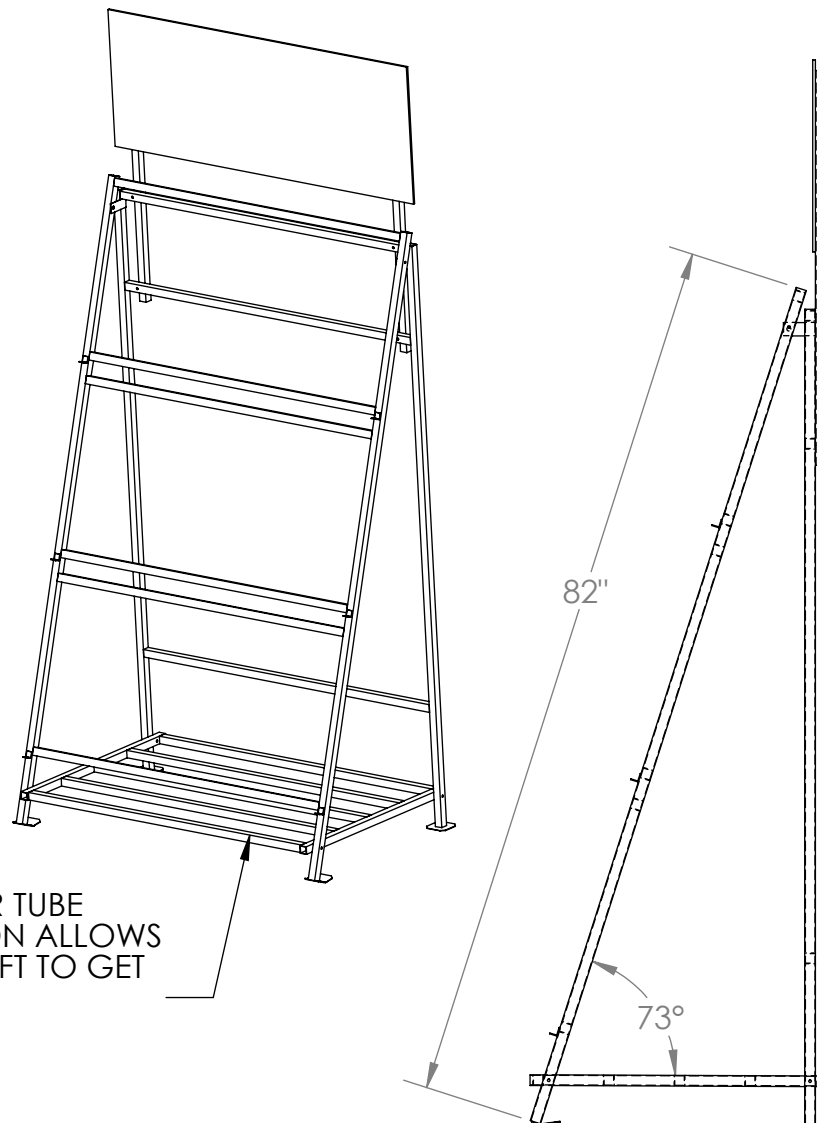

Back

PLYWOOD 24" X 48"

AQUABELLA

1" SQUARE TUBING STEEL

**ALL STEEL SQUARE TUBING  
POWDERCOATED BLACK**

**SHIPS FLAT IN FLAT TUBE SECTIONS  
THEN ASSEMBLE ON-SITE WITH BOLTS**

**SHIPS FLAT IN FLAT TUBE SECTIONS  
THEN ASSEMBLE ON-SITE WITH BOLTS**

3x3 STEEL PLATE  
WITH CHAMFERED  
CORNERS  
BENT TO MATCH  
BOTTOM OF TUBE

3x3 STEEL PLATE  
WITH CHAMFERED  
CORNERS

FLAT "FEET FOR DISPLAYING ON GROUND/GRAVEL