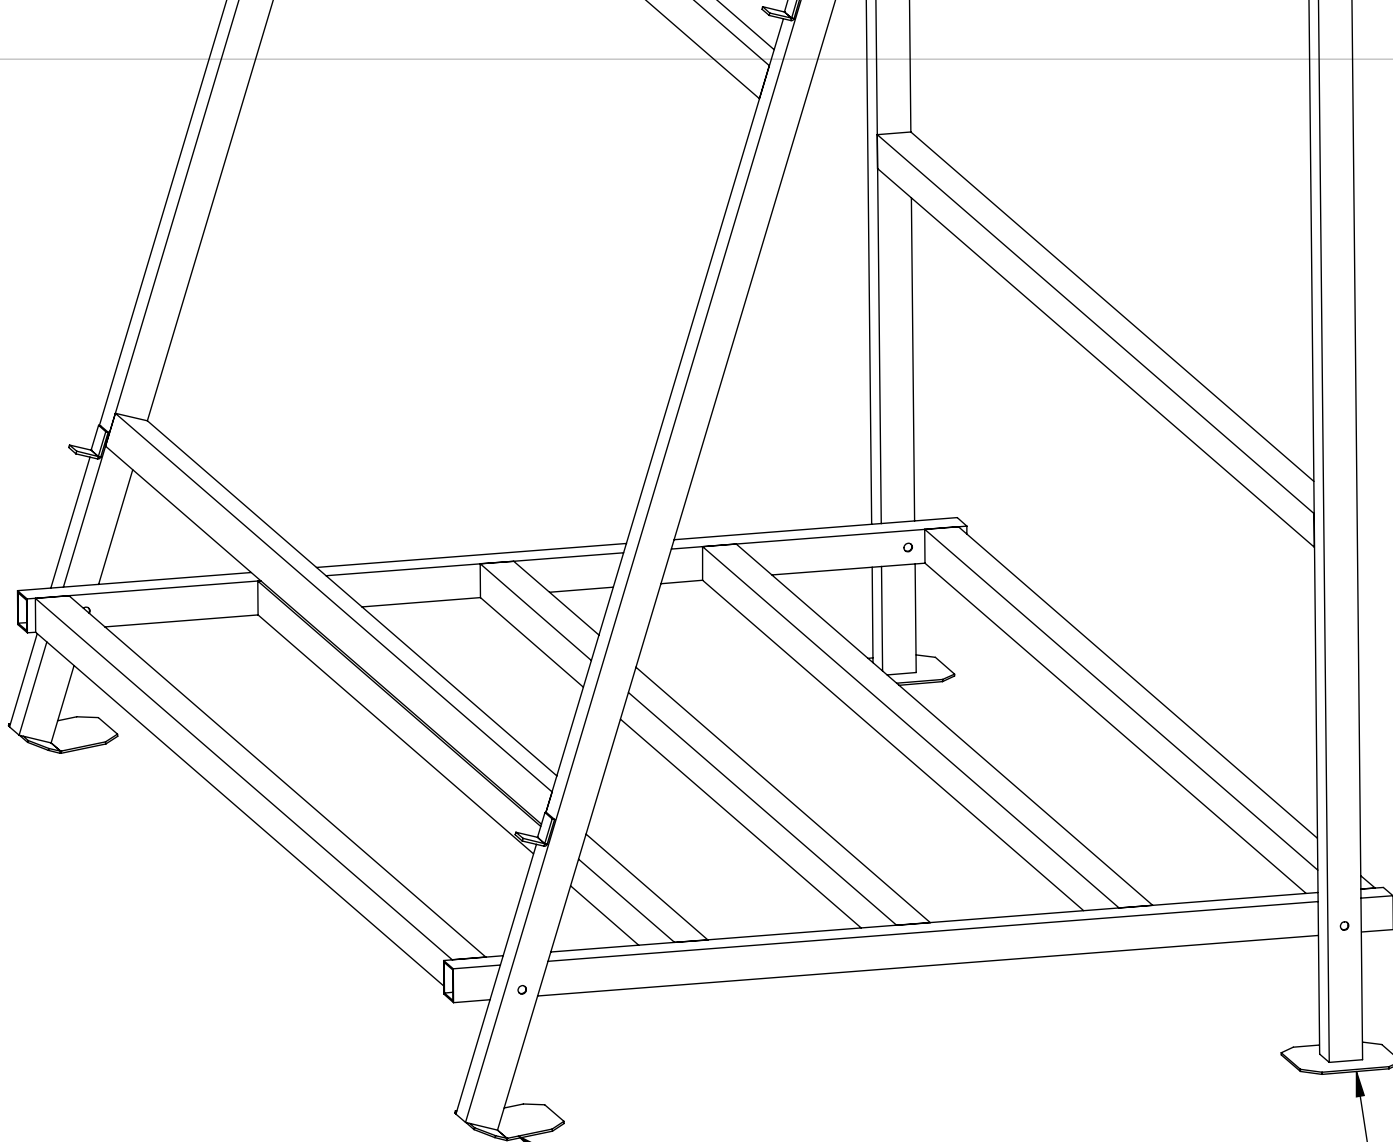

Back

PLYWOOD 24" X 48"

AQUABELLA

1" SQUARE TUBING STEEL

**ALL STEEL SQUARE TUBING  
POWDERCOATED BLACK**

**SHIPS FLAT IN FLAT TUBE SECTIONS  
THEN ASSEMBLE ON-SITE WITH BOLTS**

**SHIPS FLAT IN FLAT TUBE SECTIONS  
THEN ASSEMBLE ON-SITE WITH BOLTS**

3x3 STEEL PLATE  
WITH CHAMFERED  
CORNERS  
BENT TO MATCH  
BOTTOM OF TUBE

3x3 STEEL PLATE  
WITH CHAMFERED  
CORNERS

FLAT "FEET FOR DISPLAYING ON GROUND/GRAVEL