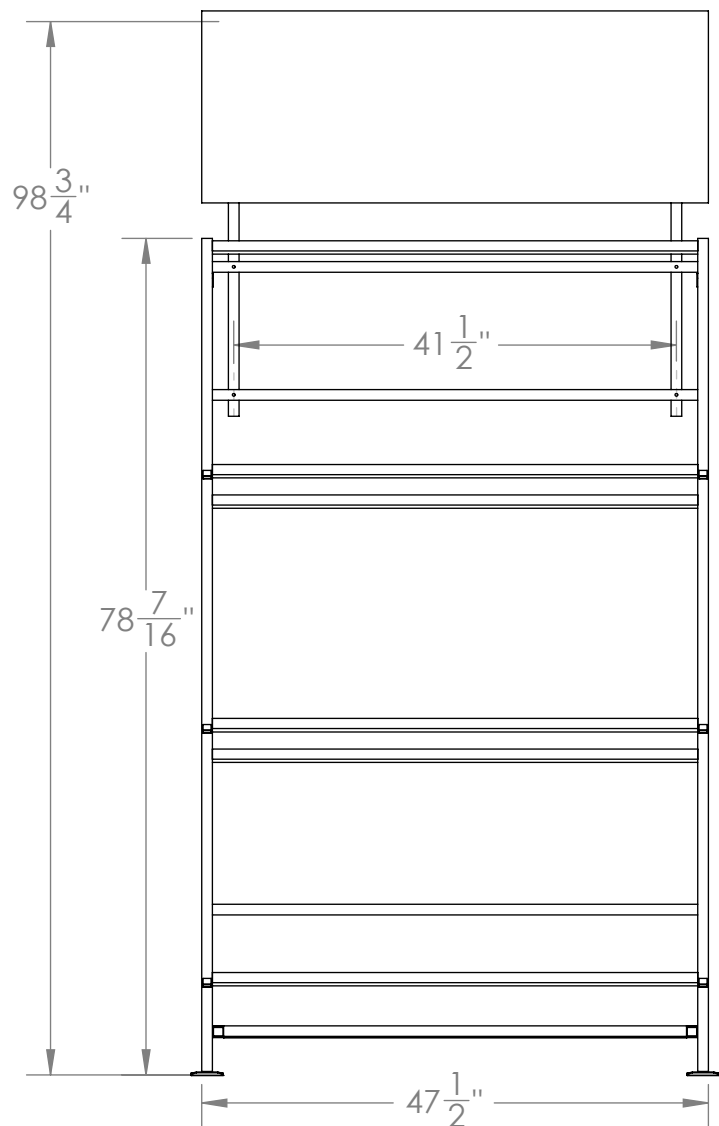

Back

PLYWOOD 24" X 48"

AQUABELLA

1" SQUARE TUBING STEEL

**ALL STEEL SQUARE TUBING  
POWDERCOATED BLACK**

**SHIPS FLAT IN FLAT TUBE SECTIONS  
THEN ASSEMBLE ON-SITE WITH BOLTS**

**SHIPS FLAT IN FLAT TUBE SECTIONS  
THEN ASSEMBLE ON-SITE WITH BOLTS**

3x3 STEEL PLATE  
WITH CHAMFERED  
CORNERS  
BENT TO MATCH  
BOTTOM OF TUBE

3x3 STEEL PLATE  
WITH CHAMFERED  
CORNERS

FLAT "FEET FOR DISPLAYING ON GROUND/GRAVEL