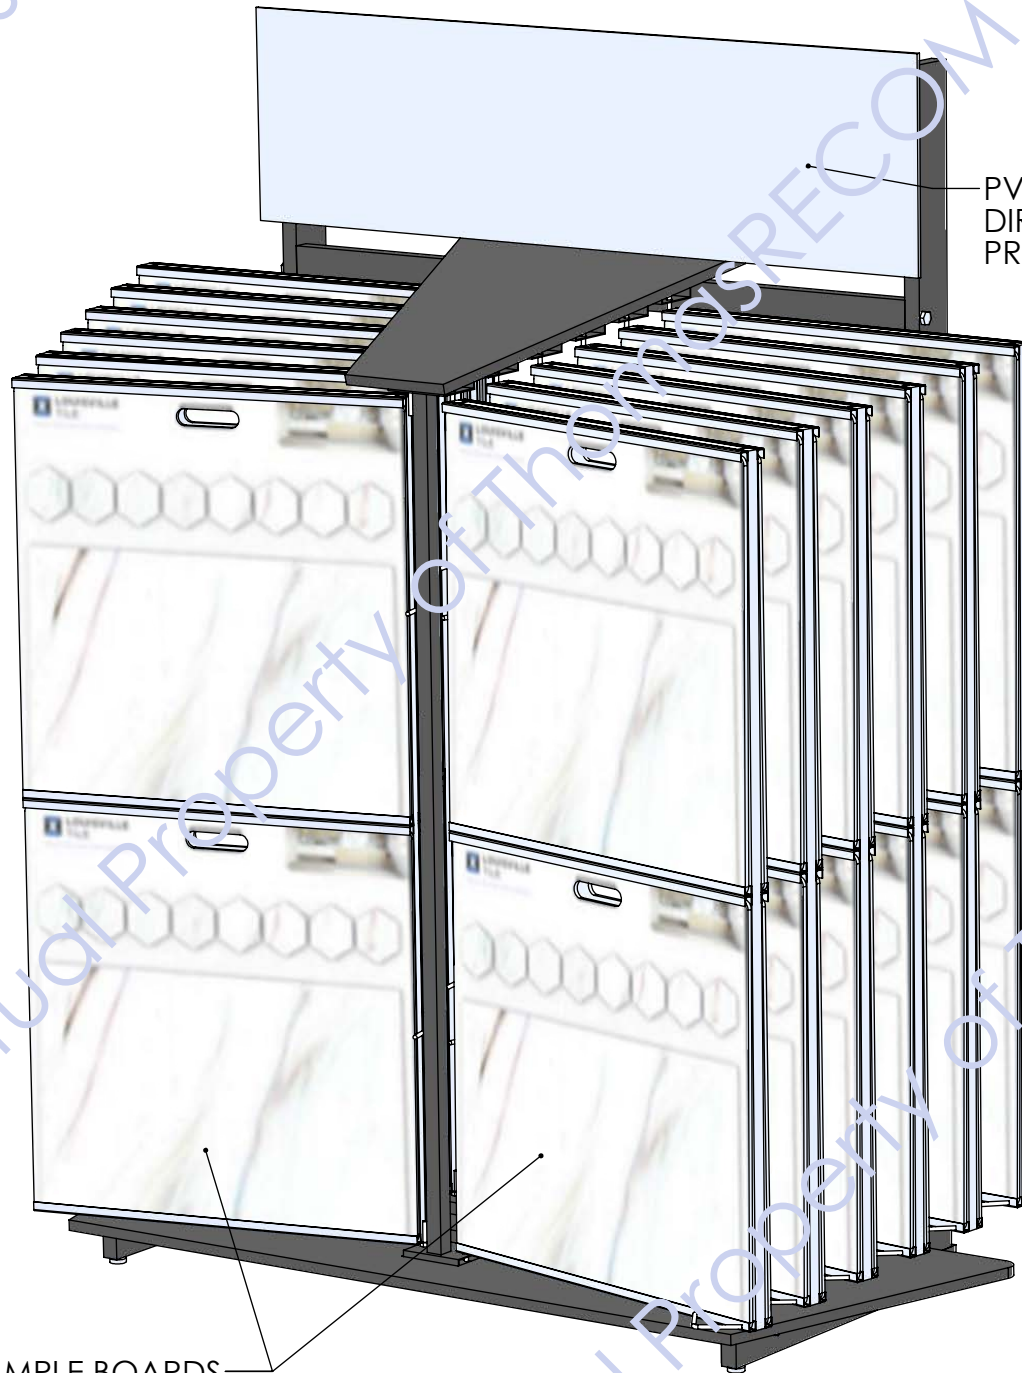

Back

PVC PLASTIC SIGN  
DIRECT TO SUBSTRATE  
PRINTED FULL COLOR

25X25 SAMPLE BOARDS

# PARTS FOR ASSEMBLY IN FIELD