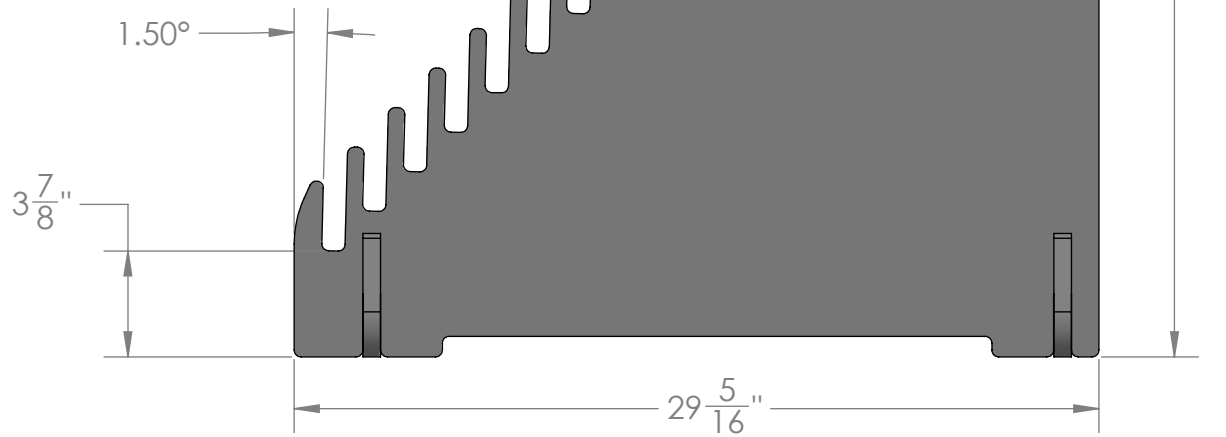

Back

ALL BLACK
5/8" THICK MDF