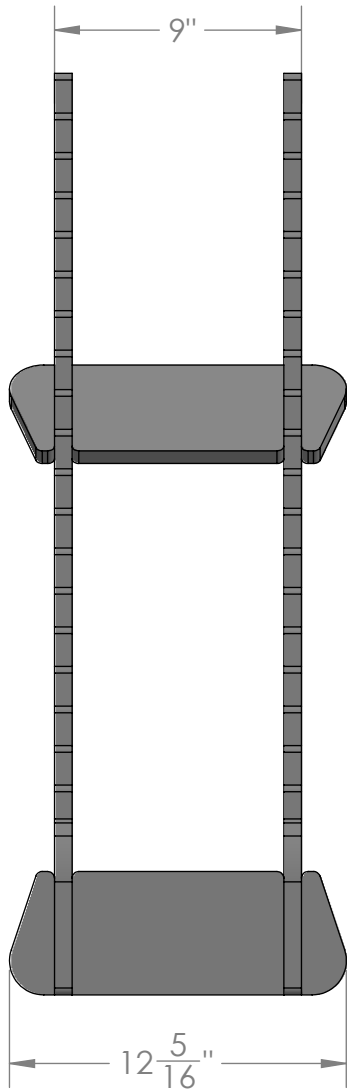

Back

ALL BLACK
5/8" THICK MDF