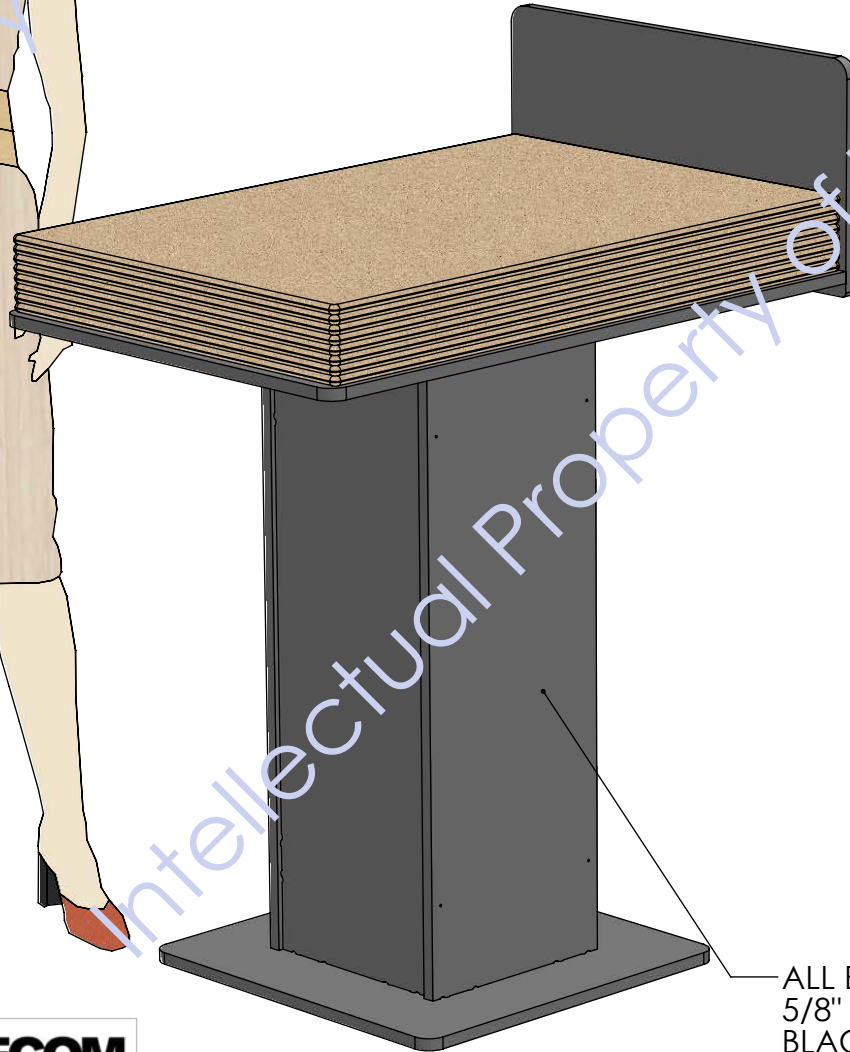

Back

PROPOSED SHIPPING METHOD
SHIP WITH TOP DETACHED
FOR ASSEMBLY ON-SITE
WITH (8) SCREWS.

ALL BLACK MDF
5/8" THICK
BLACK PAINTED EDGES

AREA AVAILABLE FOR GRAPHIC