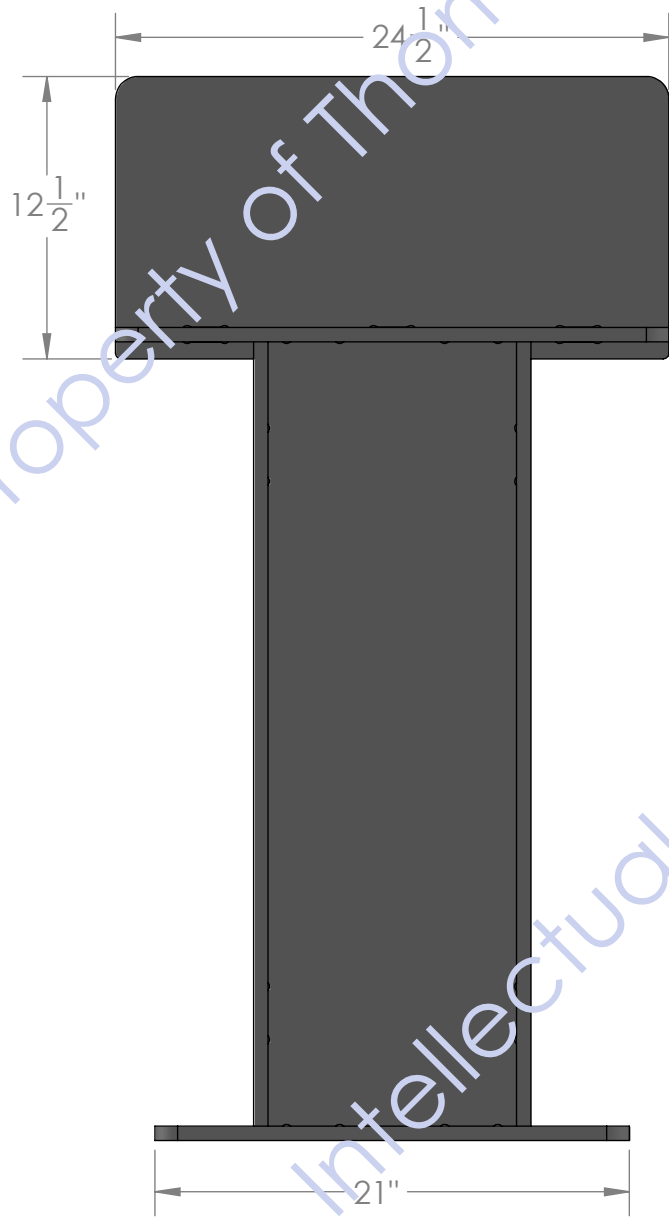

Back

PROPOSED SHIPPING METHOD
SHIP WITH TOP DETACHED
FOR ASSEMBLY ON-SITE
WITH (8) SCREWS.

ALL BLACK MDF
5/8" THICK
BLACK PAINTED EDGES

AREA AVAILABLE FOR GRAPHIC