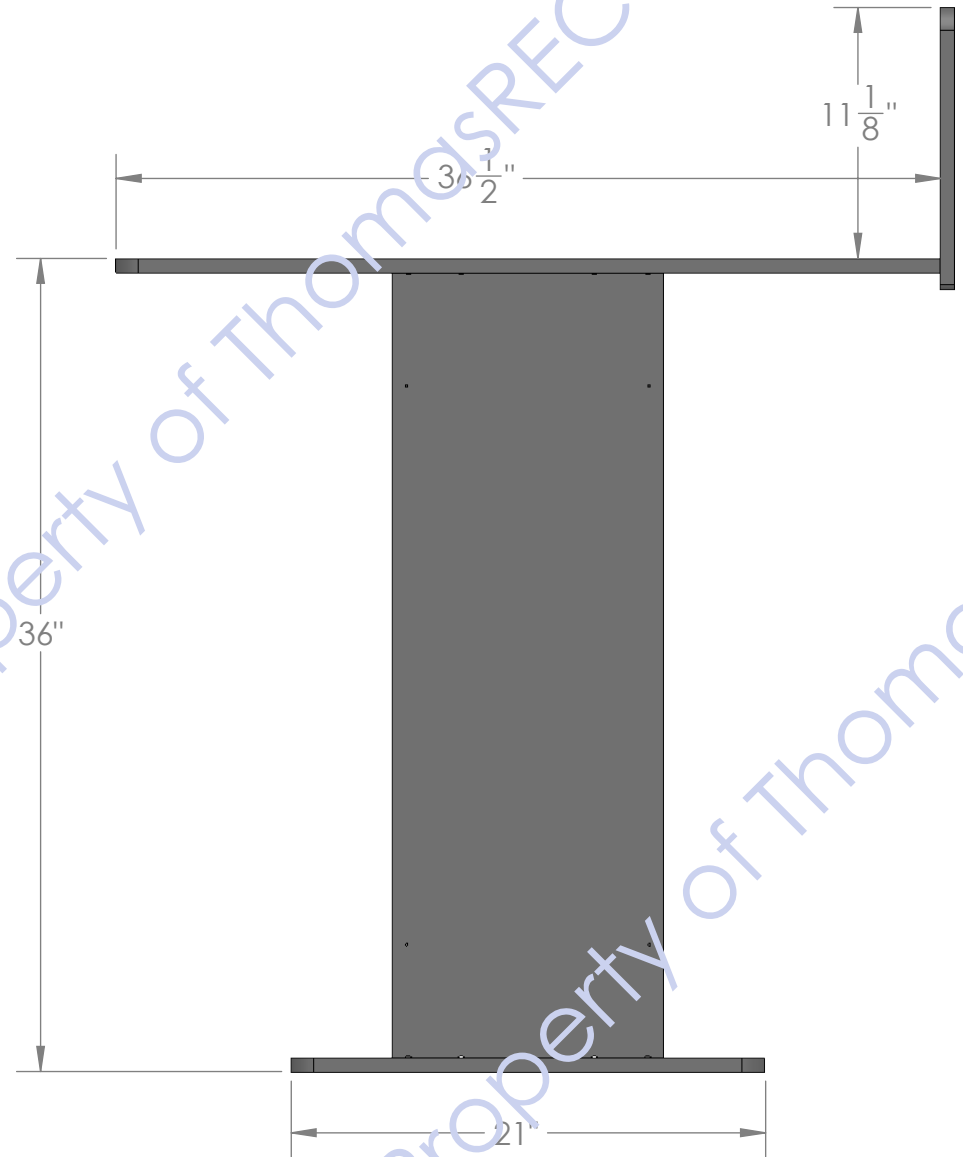

Back

PROPOSED SHIPPING METHOD
SHIP WITH TOP DETACHED
FOR ASSEMBLY ON-SITE
WITH (8) SCREWS.

ALL BLACK MDF
5/8" THICK
BLACK PAINTED EDGES

AREA AVAILABLE FOR GRAPHIC