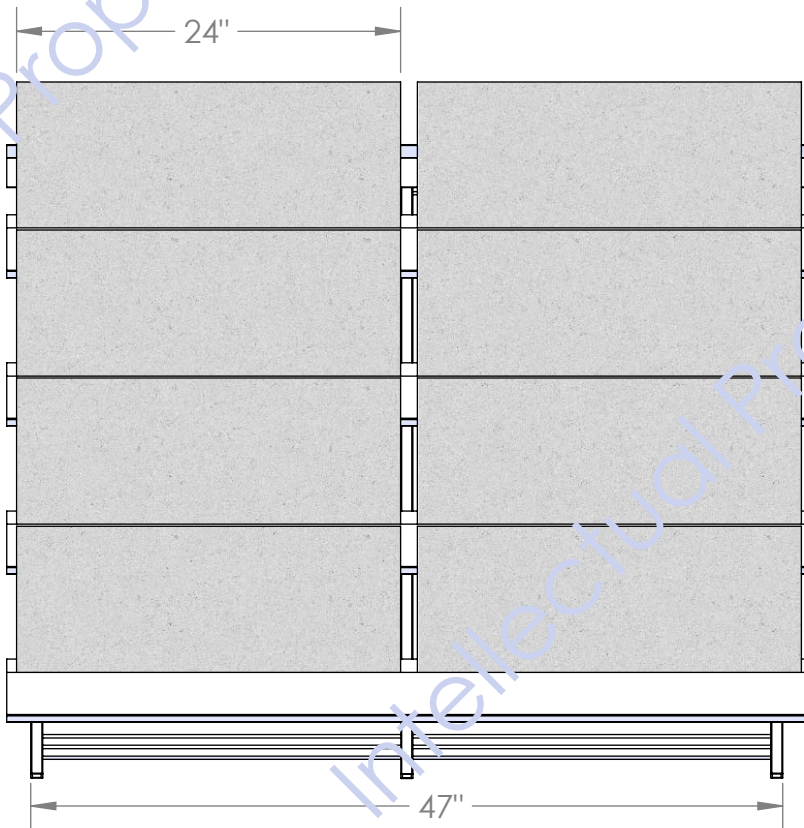

Back

SAMPLES DEPICTED
HERE ARE 12X24
AND 2" THICK

POWDERCOAT WHITE ! ! !