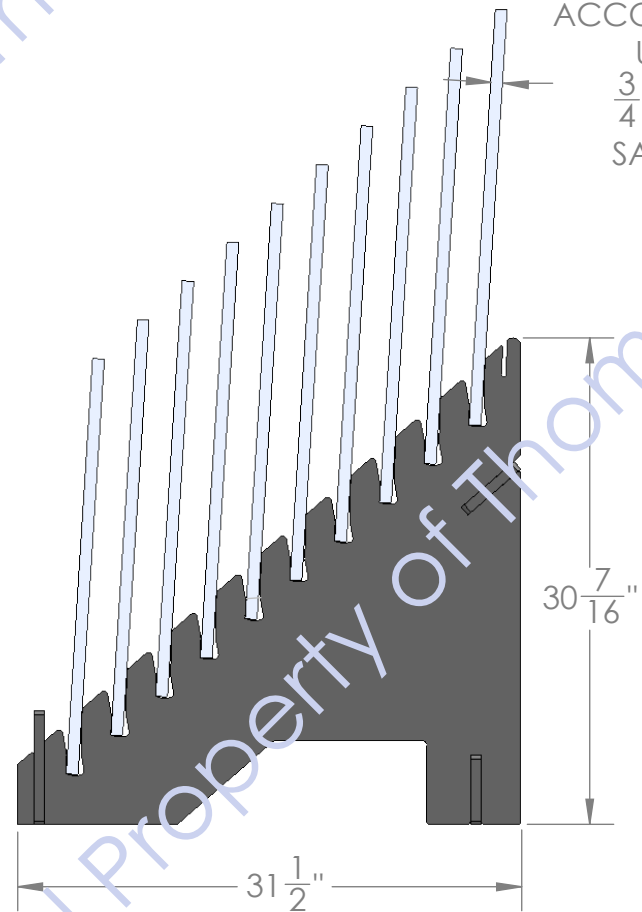

Back

"SLIP TOGETHER"
ASSEMBLY
(NO TOOLS
REQUIRED)

GRAPHIC
T.B.D.

"SLIP TOGETHER"
ASSEMBLY
(NO TOOLS
REQUIRED)

5/8" THICK BLACK MDF
WITH BLACK PAINTED
EDGES

7/8"
SLOT
SIZE

ACCOMODATES
UP TO
3/4" THICK
SAMPLES

"HOURLASS" SLOTS
ALLOW CUSTOMER TO "FLIP" SAMPLES
FOR VIEWING.

Intellectual Property of ThomasRECOM

LITHO ON FRONT T.B.D.