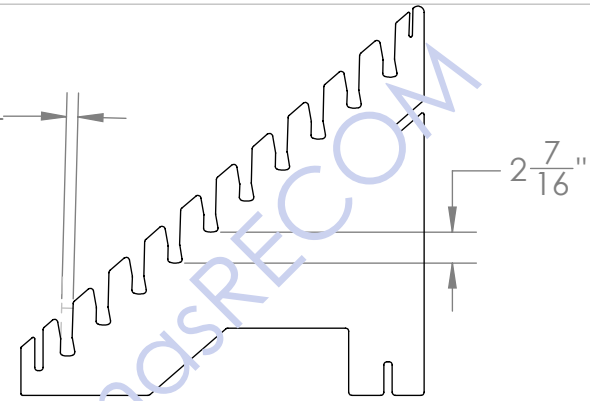

Back

"SLIP TOGETHER"
ASSEMBLY
(NO TOOLS
REQUIRED)

GRAPHIC
T.B.D.

"SLIP TOGETHER"
ASSEMBLY
(NO TOOLS
REQUIRED)

5/8" THICK BLACK MDF
WITH BLACK PAINTED
EDGES

7/8"
SLOT
SIZE

ACCOMODATES
UP TO
3/4" THICK
SAMPLES

"HOURLASS" SLOTS
ALLOW CUSTOMER TO "FLIP" SAMPLES
FOR VIEWING.

Intellectual Property of ThomasRECOM

LITHO ON FRONT T.B.D.