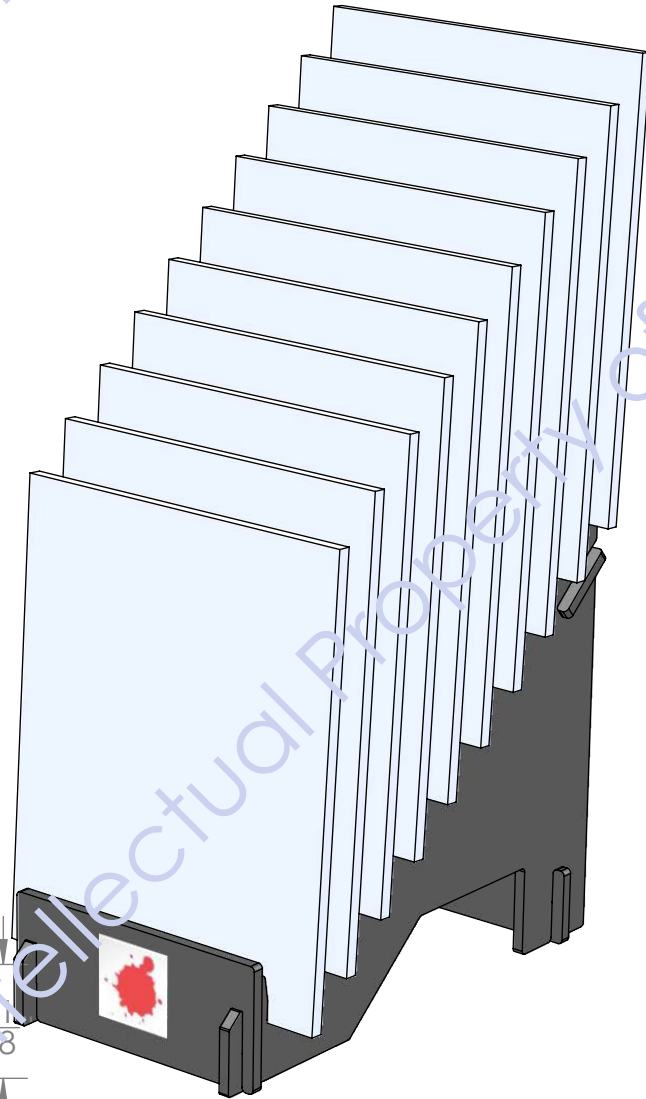

Back

"SLIP TOGETHER"
ASSEMBLY
(NO TOOLS
REQUIRED)

GRAPHIC
T.B.D.

"SLIP TOGETHER"
ASSEMBLY
(NO TOOLS
REQUIRED)

5/8" THICK BLACK MDF
WITH BLACK PAINTED
EDGES

7/8"
SLOT
SIZE

ACCOMODATES
UP TO
3/4" THICK
SAMPLES

"HOURLASS" SLOTS
ALLOW CUSTOMER TO "FLIP" SAMPLES
FOR VIEWING.

Intellectual Property of ThomasRECOM

LITHO ON FRONT T.B.D.