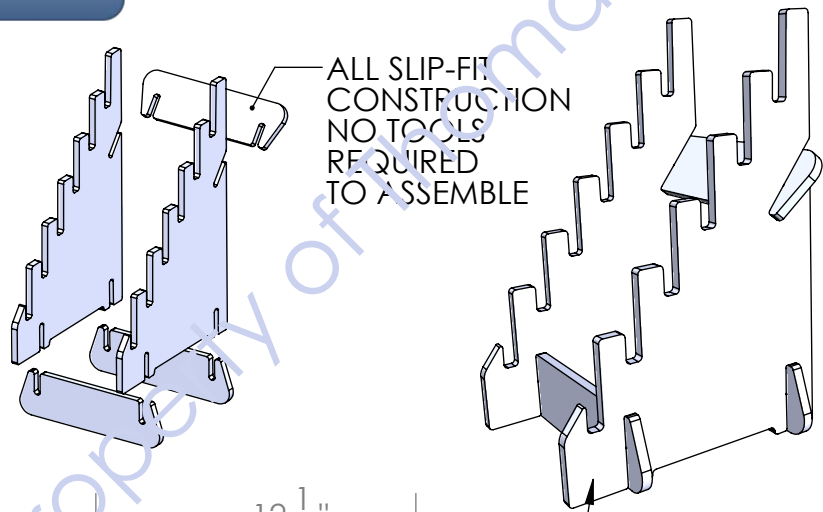

Back

ALL 5/8" THICK  
WHITE MDF WITH  
WHITE PAINTED EDGES