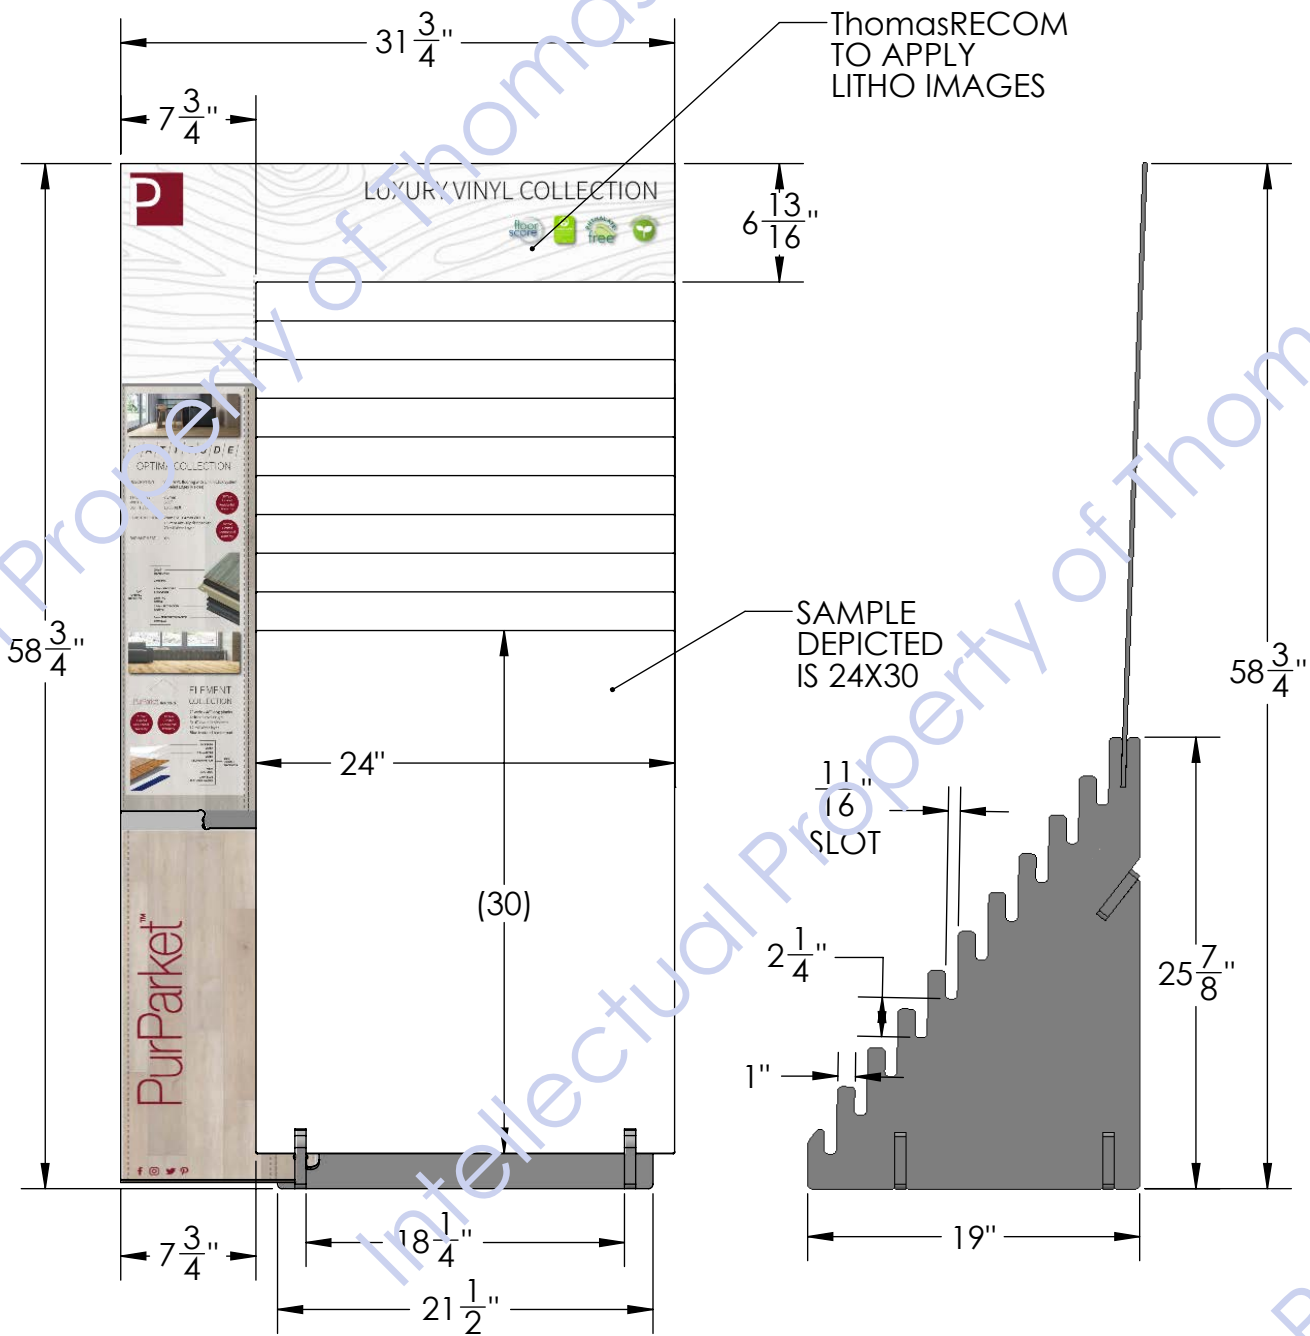

Back

OPTIMA ART

12.625" X 31.75"
LITHO SIZE

12 5/8"

24 13/16"

10" X 24.8125"
LITHO SIZE

10"

9.5" X 22.25"
LITHO SIZE

PRIMA ART

PRIMA XL ART