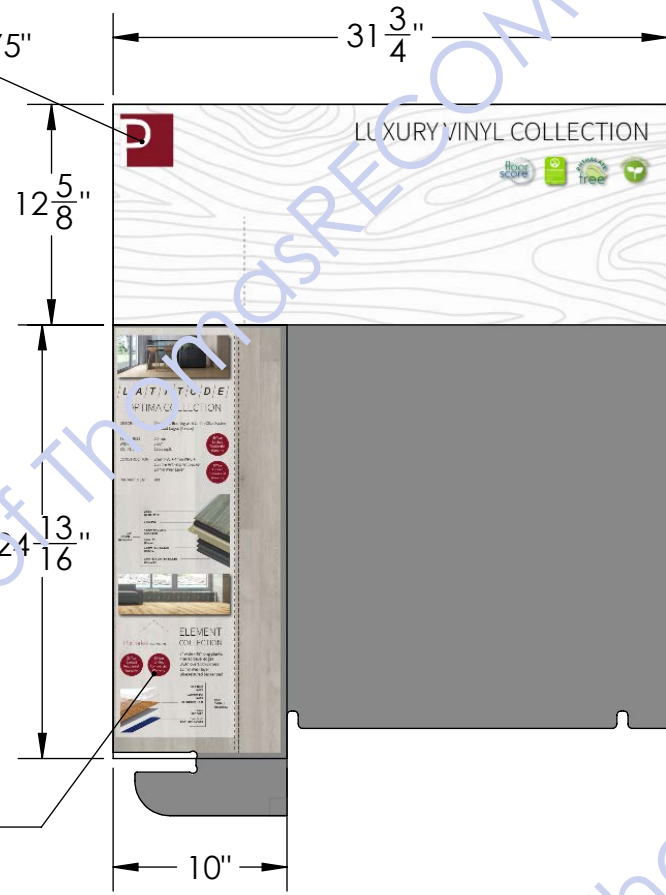

Back

OPTIMA ART

12.625" X 31.75"
LITHO SIZE

12 5/8"

24 13/16"

10" X 24.8125"
LITHO SIZE

10"

9.5" X 22.25"
LITHO SIZE

PRIMA ART

PRIMA XL ART