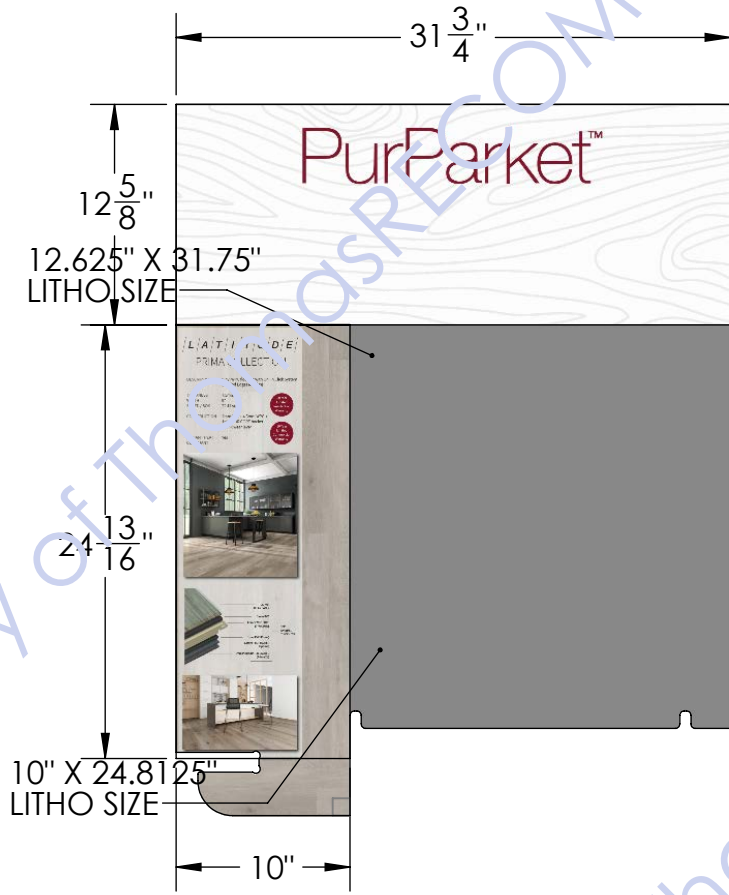

Back

OPTIMA ART

12.625" X 31.75"
LITHO SIZE

12 5/8"

24 13/16"

10" X 24.8125"
LITHO SIZE

10"

9.5" X 22.25"
LITHO SIZE

PRIMA ART

PRIMA XL ART