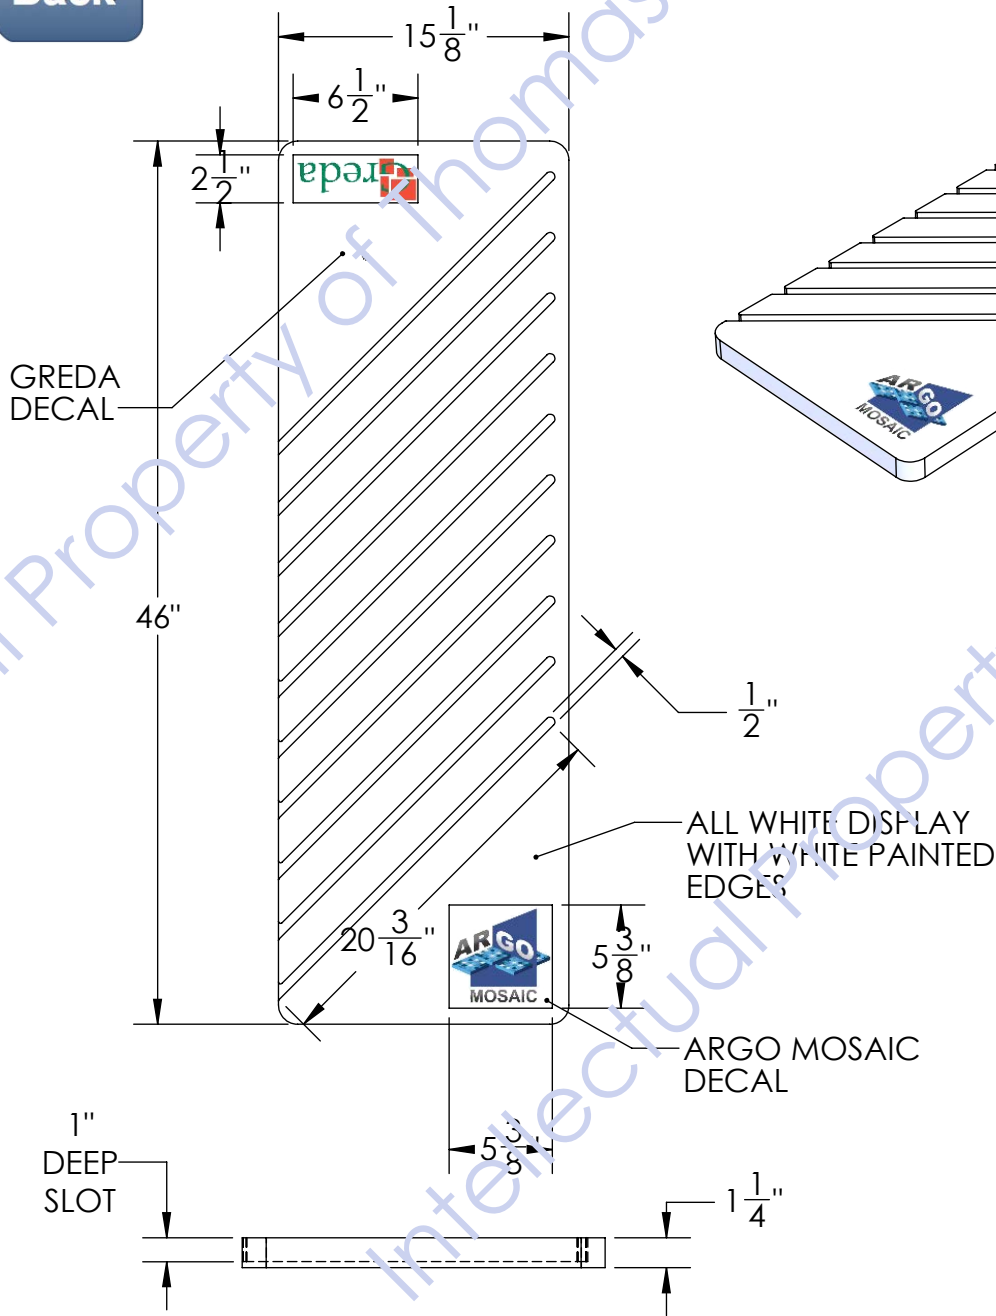

Back

SAMPLE DEF. CTED:  
24" WIDE X 43" TALL  
X 9 MM THICK