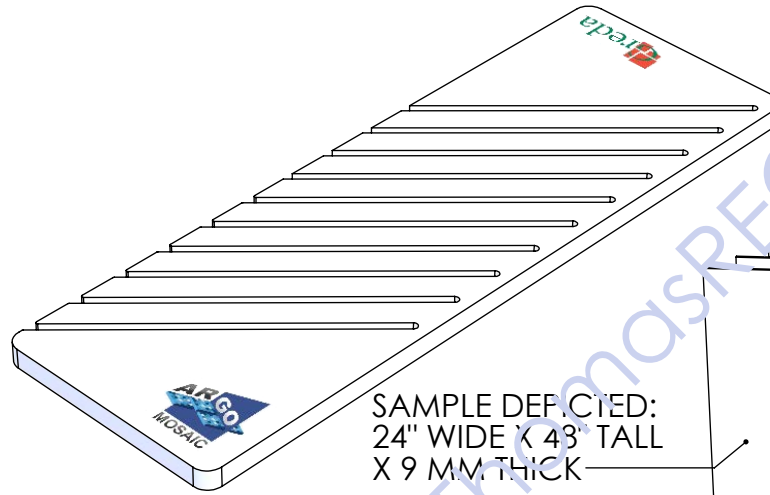

Back

SAMPLE DEF. CTED:  
24" WIDE X 43" TALL  
X 9 MM THICK