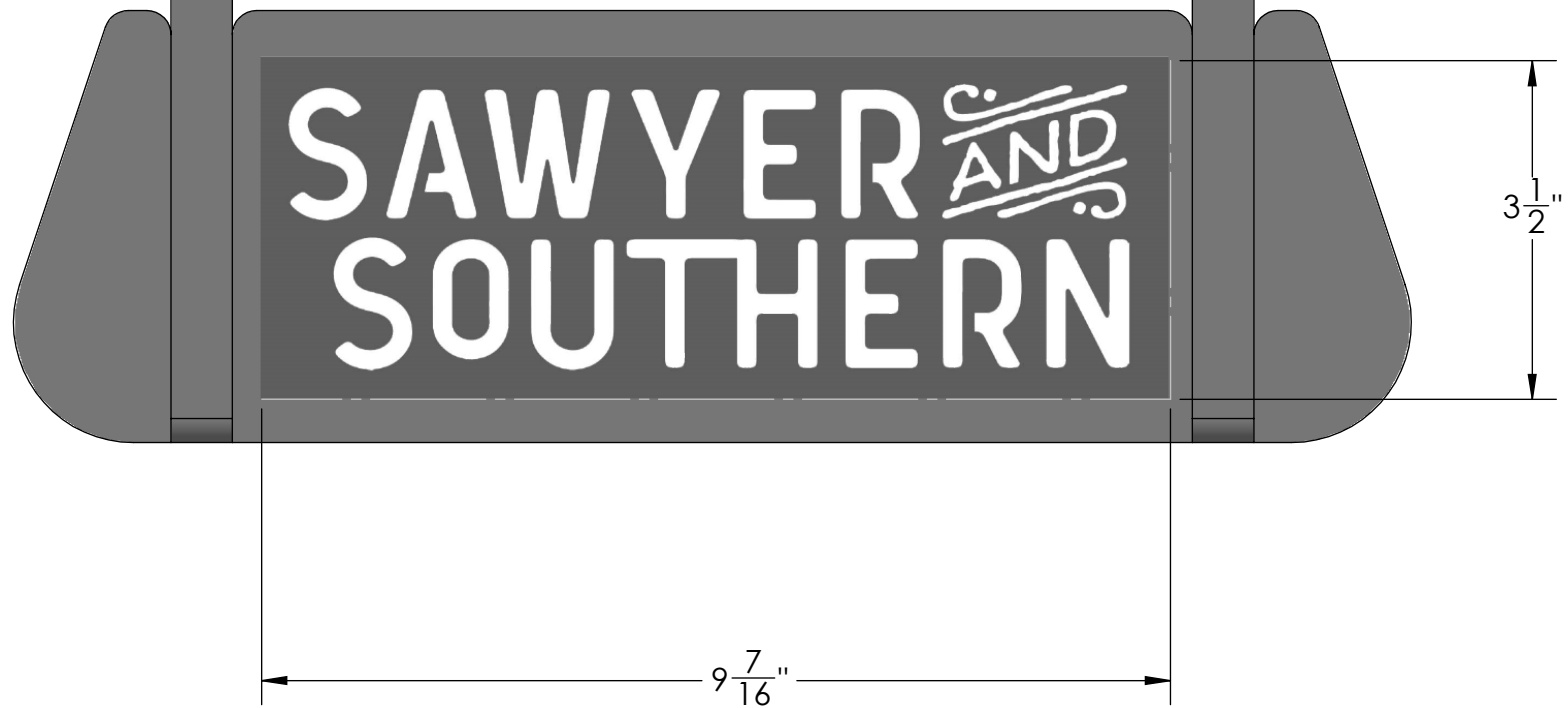

12 SLOTS
EACH SLOT IS 7/8" WIDE

ALL BLACK
5/8" THICK MDF

LITHO

DECAL CUT SIZE