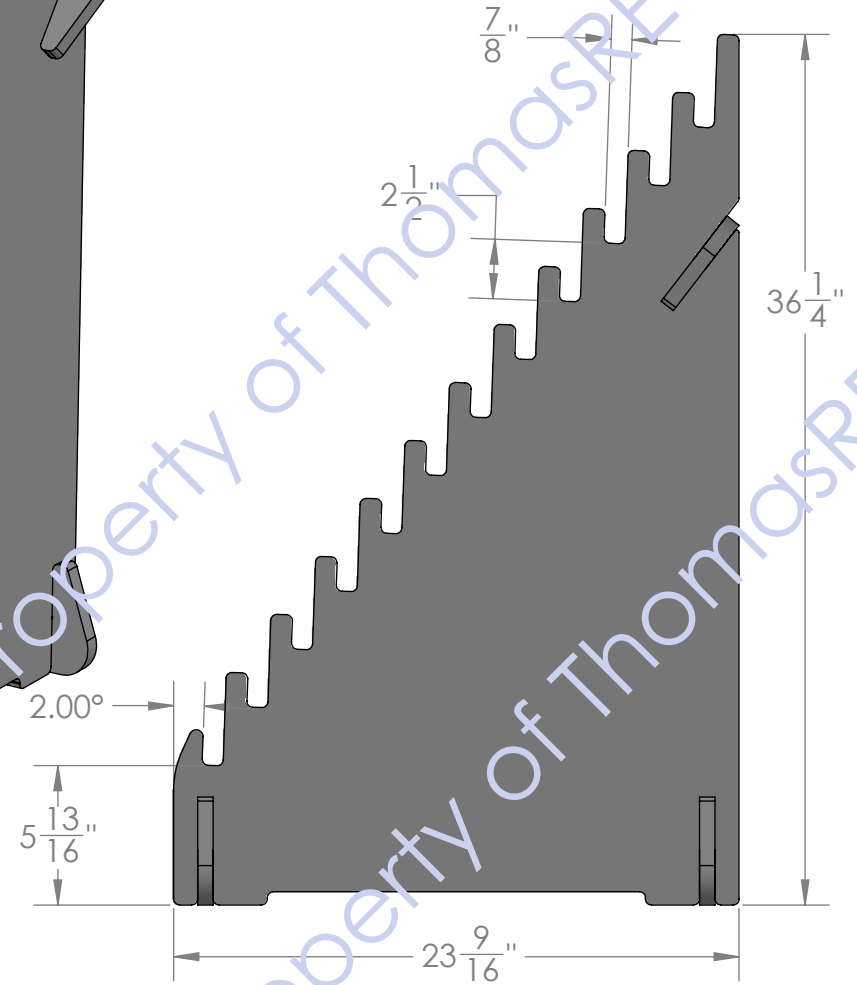

12 SLOTS
EACH SLOT IS 7/8" WIDE

ALL BLACK
5/8" THICK MDF

LITHO

DECAL CUT SIZE