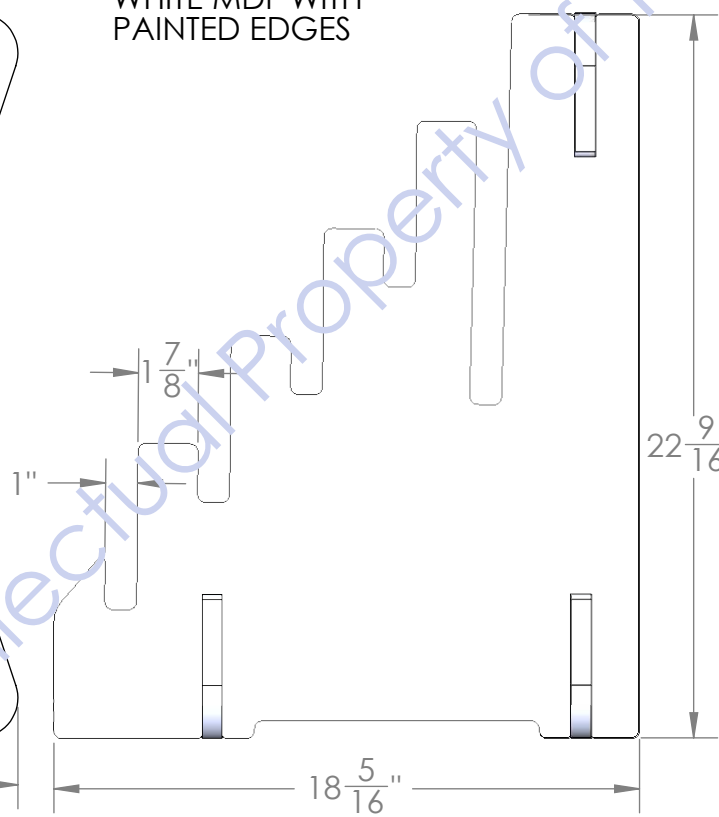

ALL SLIP-FIT
CONSTRUCTION
NO TOOLS
REQUIRED
TO ASSEMBLE

ALL 5/8" THICK
WHITE MDF WITH
PAINTED EDGES

16X48X2CM

24X24
X2CM