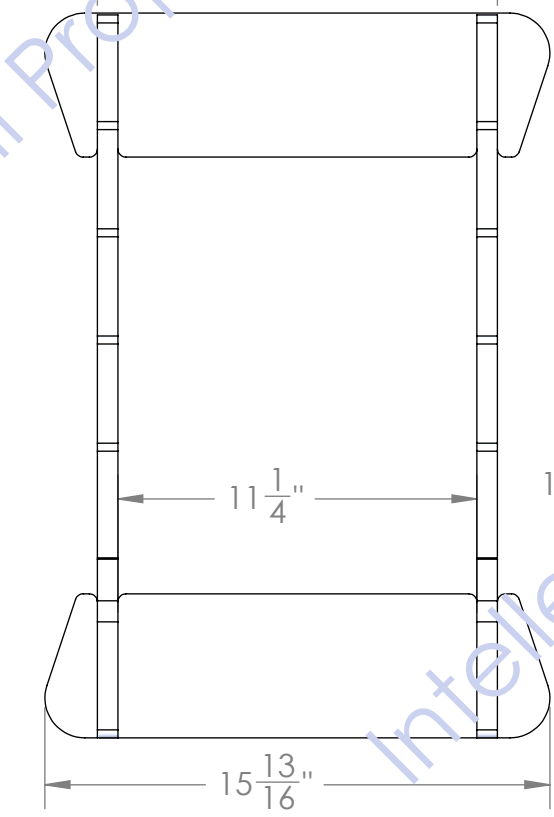

ALL SLIP-FIT
CONSTRUCTION
NO TOOLS
REQUIRED
TO ASSEMBLE

ALL 5/8" THICK
WHITE MDF WITH
PAINTED EDGES

16X48X2CM

24X24
X2CM