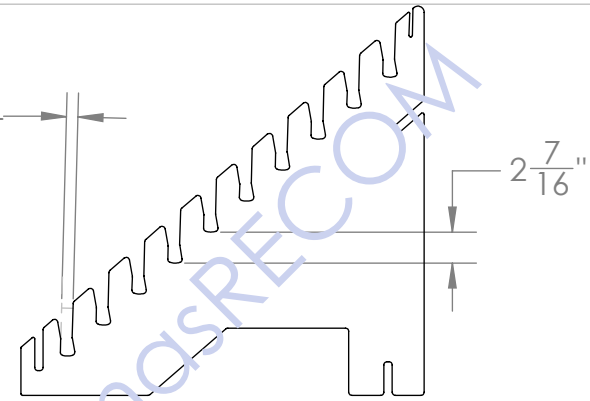

Back

"SLIP TOGETHER"  
ASSEMBLY  
(NO TOOLS  
REQUIRED)

GRAPHIC  
T.B.D.

"SLIP TOGETHER"  
ASSEMBLY  
(NO TOOLS  
REQUIRED)

5/8" THICK BLACK MDF  
WITH BLACK PAINTED  
EDGES

7/8"  
SLOT  
SIZE

ACCOMODATES  
UP TO  
3/4" THICK  
SAMPLES

"HOURLASS" SLOTS  
ALLOW CUSTOMER TO "FLIP" SAMPLES  
FOR VIEWING.

Intellectual Property of ThomasRECOM

LITHO ON FRONT T.B.D.