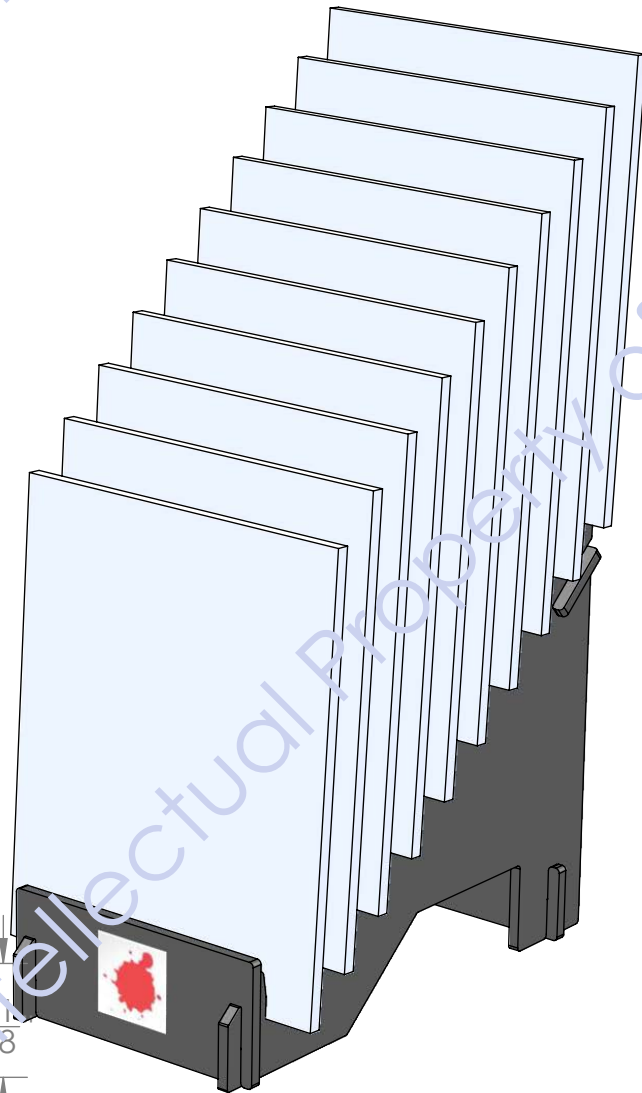

Back

"SLIP TOGETHER"  
ASSEMBLY  
(NO TOOLS  
REQUIRED)

GRAPHIC  
T.B.D.

"SLIP TOGETHER"  
ASSEMBLY  
(NO TOOLS  
REQUIRED)

5/8" THICK BLACK MDF  
WITH BLACK PAINTED  
EDGES

7/8"  
SLOT  
SIZE

ACCOMODATES  
UP TO  
3/4" THICK  
SAMPLES

"HOURLASS" SLOTS  
ALLOW CUSTOMER TO "FLIP" SAMPLES  
FOR VIEWING.

Intellectual Property of ThomasRECOM

LITHO ON FRONT T.B.D.