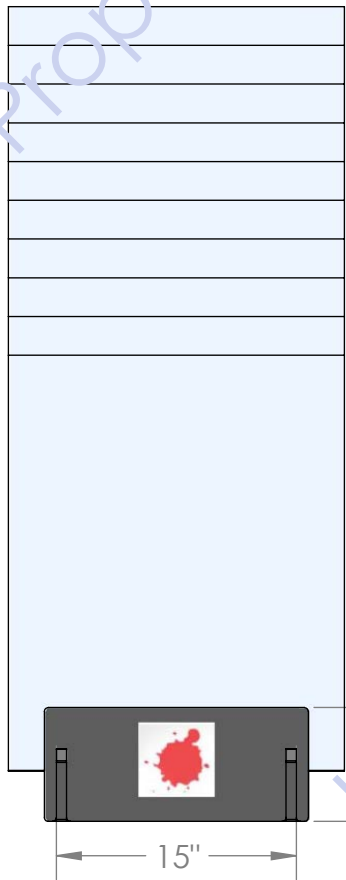

Back

"SLIP TOGETHER"  
ASSEMBLY  
(NO TOOLS  
REQUIRED)

GRAPHIC  
T.B.D.

"SLIP TOGETHER"  
ASSEMBLY  
(NO TOOLS  
REQUIRED)

5/8" THICK BLACK MDF  
WITH BLACK PAINTED  
EDGES

7/8"  
SLOT  
SIZE

ACCOMODATES  
UP TO  
3/4" THICK  
SAMPLES

"HOURLASS" SLOTS  
ALLOW CUSTOMER TO "FLIP" SAMPLES  
FOR VIEWING.

Intellectual Property of ThomasRECOM

LITHO ON FRONT T.B.D.