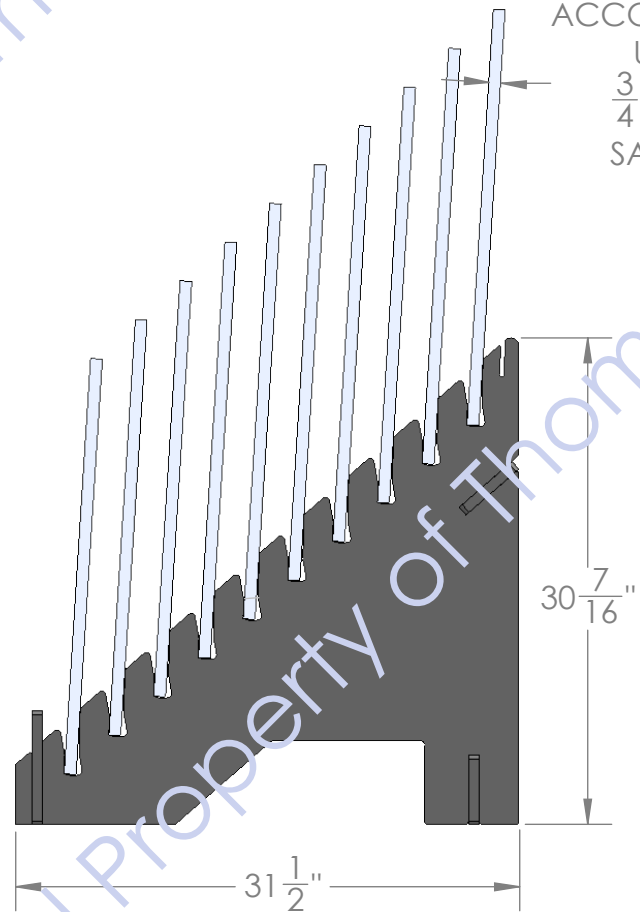

Back

"SLIP TOGETHER"  
ASSEMBLY  
(NO TOOLS  
REQUIRED)

GRAPHIC  
T.B.D.

"SLIP TOGETHER"  
ASSEMBLY  
(NO TOOLS  
REQUIRED)

5/8" THICK BLACK MDF  
WITH BLACK PAINTED  
EDGES

7/8"  
SLOT  
SIZE

ACCOMODATES  
UP TO  
3/4" THICK  
SAMPLES

"HOURLASS" SLOTS  
ALLOW CUSTOMER TO "FLIP" SAMPLES  
FOR VIEWING.

Intellectual Property of ThomasRECOM

LITHO ON FRONT T.B.D.