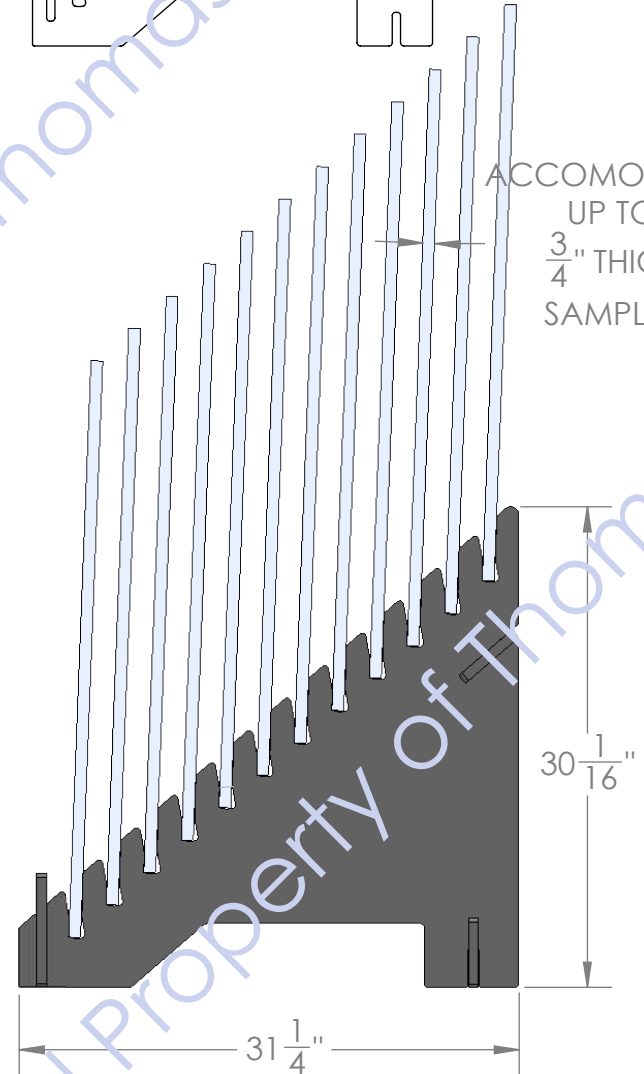

Back

"SLIP TOGETHER"
ASSEMBLY
(NO TOOLS
REQUIRED)

GRAPHIC

"SLIP TOGETHER"
ASSEMBLY
(NO TOOLS
REQUIRED)

5/8" THICK BLACK MDF
WITH BLACK PAINTED
EDGES

13"
16"
SLOT
SIZE

ACCOMODATES
UP TO
3/4"
THICK
SAMPLES

3 $\frac{9}{16}$ "

14 $\frac{1}{8}$ "