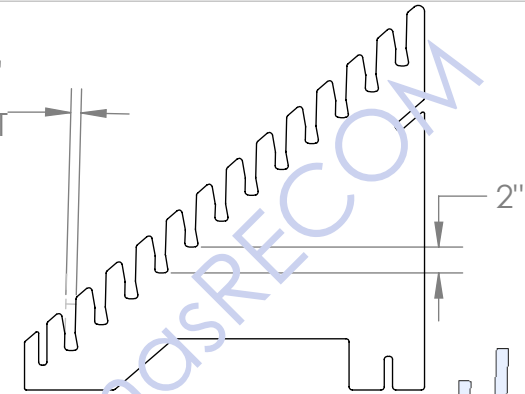

Back

"SLIP TOGETHER"
ASSEMBLY
(NO TOOLS
REQUIRED)

GRAPHIC

"SLIP TOGETHER"
ASSEMBLY
(NO TOOLS
REQUIRED)

5/8" THICK BLACK MDF
WITH BLACK PAINTED
EDGES

13"
16"
SLOT
SIZE

ACCOMODATES
UP TO
3/4"
THICK
SAMPLES

3 $\frac{9}{16}$ "