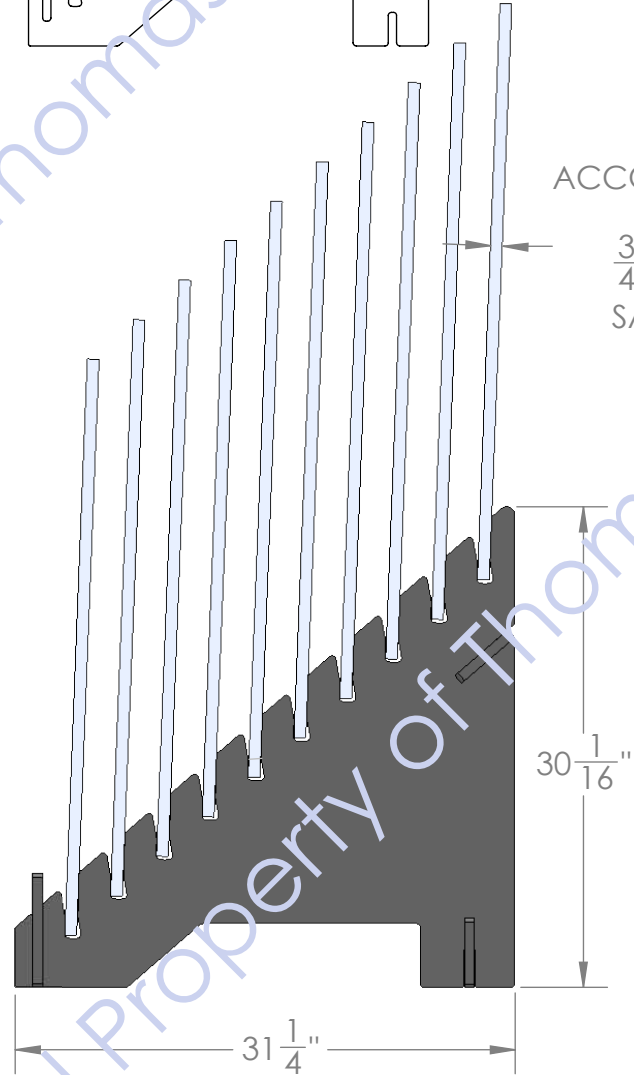

Back

"SLIP TOGETHER"
ASSEMBLY
(NO TOOLS
REQUIRED)

GRAPHIC

"SLIP TOGETHER"
ASSEMBLY
(NO TOOLS
REQUIRED)

5/8" THICK BLACK MDF
WITH BLACK PAINTED
EDGES

13/16"
SLOT
SIZE

2 7/16"

ACCOMODATES
UP TO
3/4" THICK
SAMPLES

30 1/16"

31 1/4"

3 $\frac{9}{16}$ "

14 $\frac{1}{8}$ "