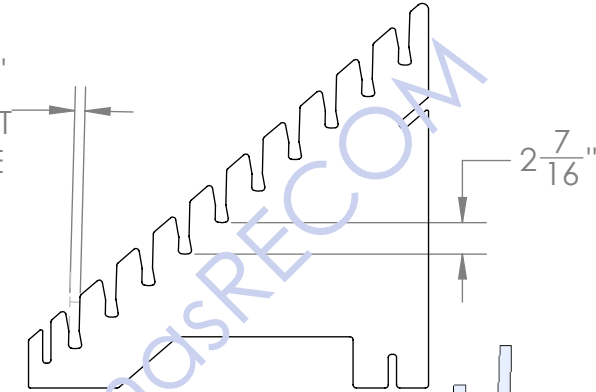

Back

"SLIP TOGETHER"
ASSEMBLY
(NO TOOLS
REQUIRED)

GRAPHIC

"SLIP TOGETHER"
ASSEMBLY
(NO TOOLS
REQUIRED)

5/8" THICK BLACK MDF
WITH BLACK PAINTED
EDGES

13/16"
SLOT
SIZE

2 7/16"

ACCOMODATES
UP TO
3/4" THICK
SAMPLES

30 1/16"

31 1/4"

3 $\frac{9}{16}$ "

14 $\frac{1}{8}$ "