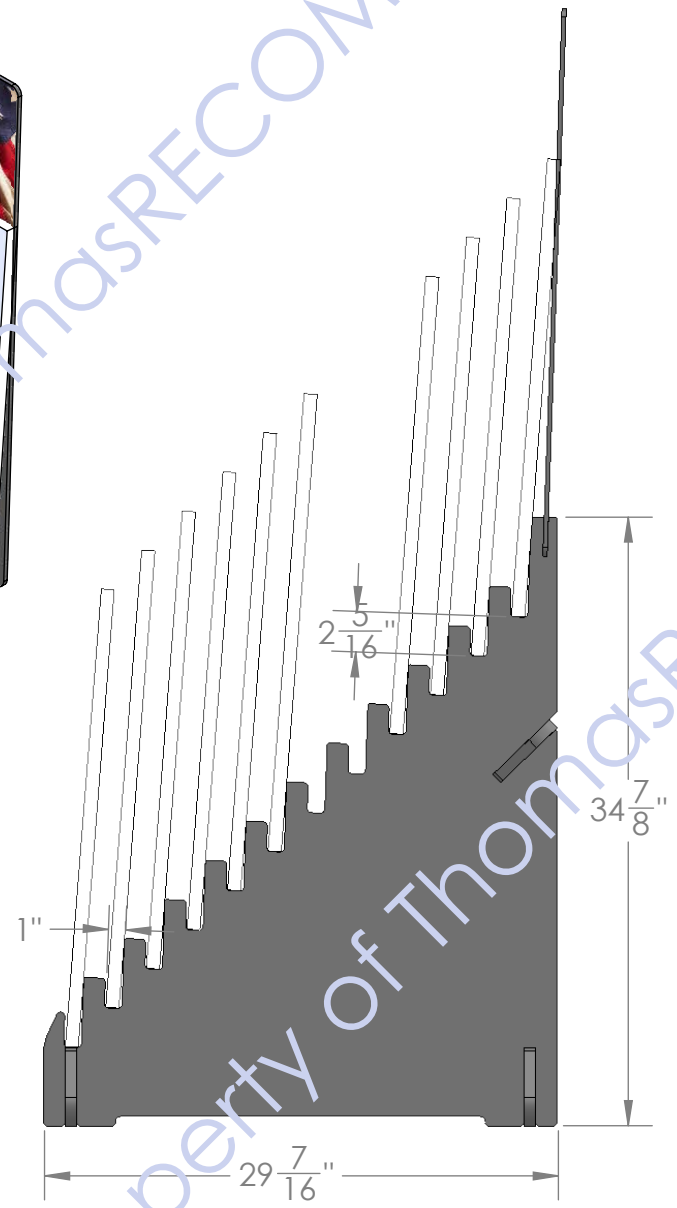

LITHO

4 1/8"

10 1/2"

VINYL DECAL OR LITHO

Actual Property of ThomasRECOM

8 ¹³/₁₆"

21 ¹/₄"

31 ³/₈"