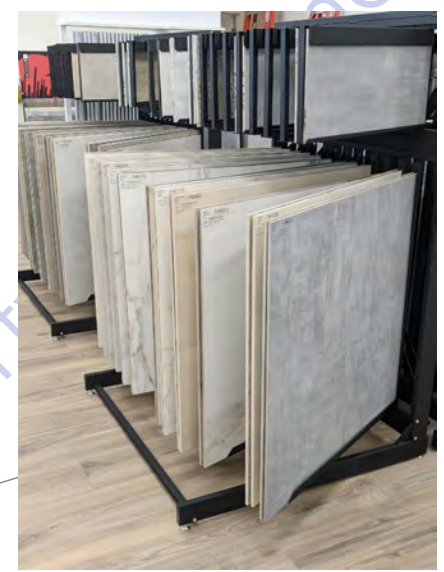

Back

TALL UPPER CHANNEL TO RECEIVE RANGE OF DIFFERENT HEIGHT SAMPLES

(12) POSITIONS

12x24

RIGID CROSS BRACE

WING SPACING IS EVERY 3-1/8"

TO ACCOMODATE 12X24

SPECIAL TOP CHANNEL
HAS 2" LEG TO ACCOMODATE
RANGE OF SIZES FROM
10-1/2" UP TO 12-1/8"

TO ACCOMODATE 36X36 or 32X32

HEAVY GAUGE CHANNEL