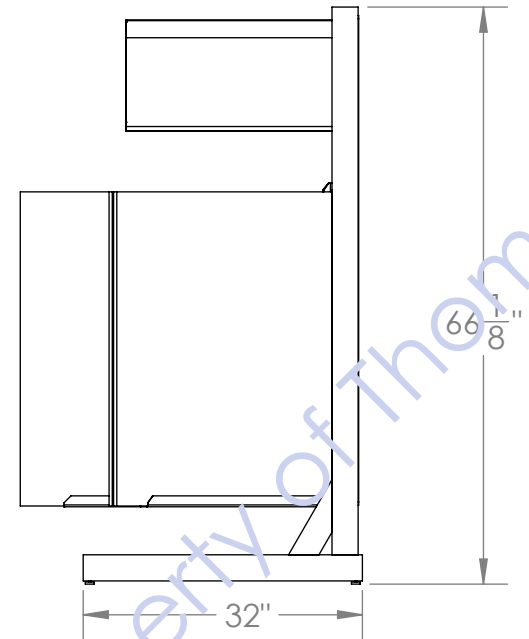

Back

TALL UPPER CHANNEL TO RECEIVE RANGE OF DIFFERENT HEIGHT SAMPLES

(12) POSITIONS

12x24

RIGID CROSS BRACE

WING SPACING IS EVERY 3-1/8"

TO ACCOMODATE 12X24

SPECIAL TOP CHANNEL
HAS 2" LEG TO ACCOMODATE
RANGE OF SIZES FROM
10-1/2" UP TO 12-1/8"

TO ACCOMODATE 36X36 or 32X32

HEAVY GAUGE CHANNEL