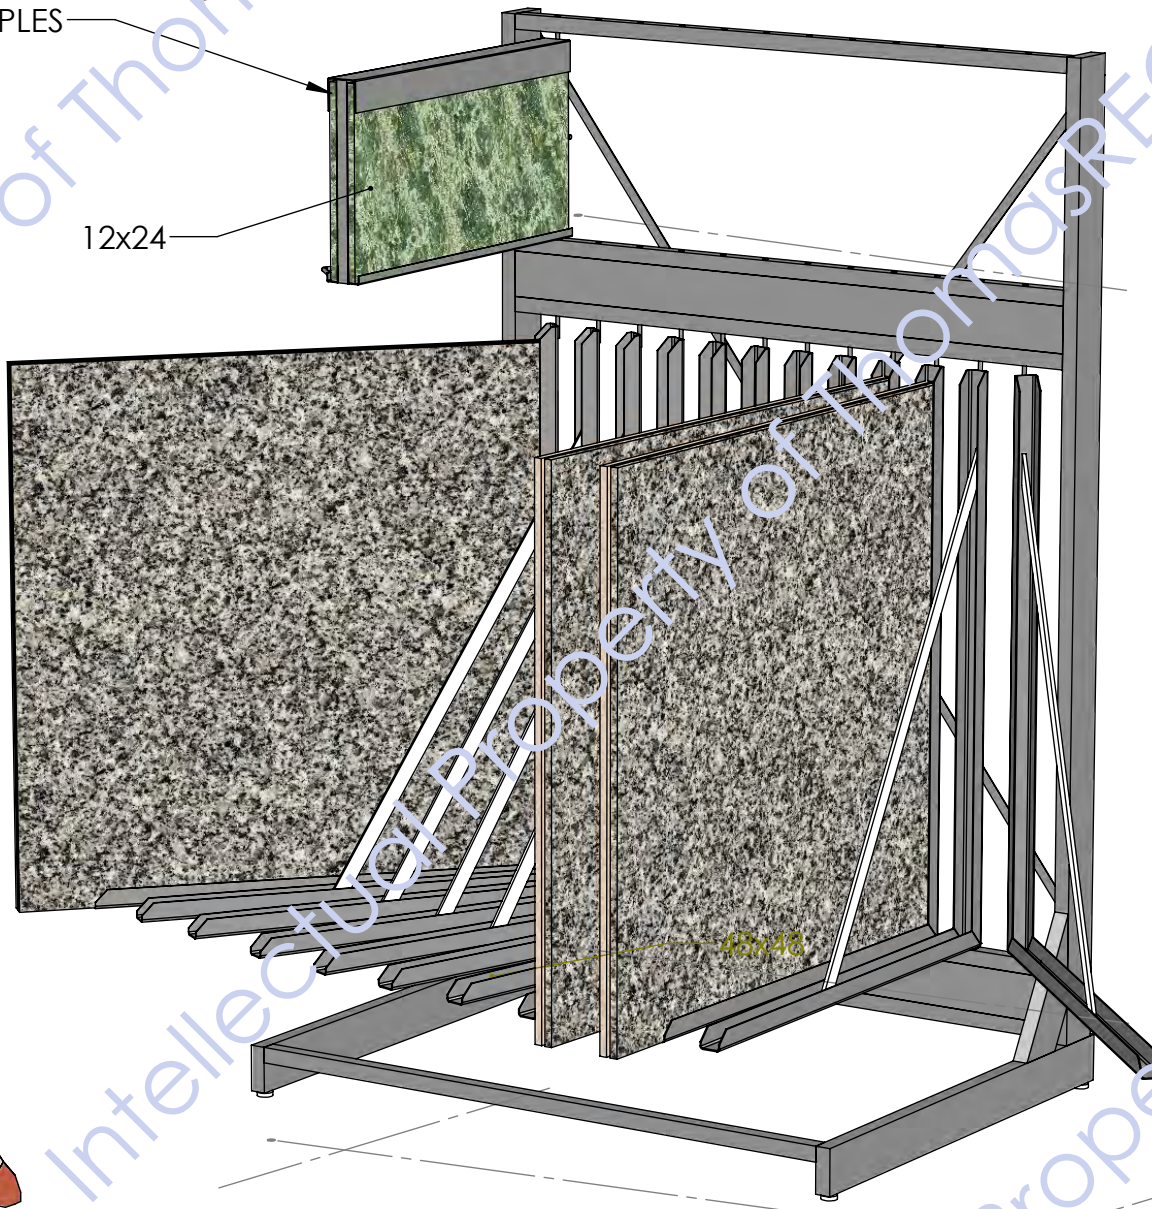

Back

TALL UPPER CHANNEL TO RECEIVE RANGE OF DIFFERENT HEIGHT SAMPLES

(12) POSITIONS

12x24

RIGID CROSS BRACE

WING SPACING IS EVERY 3-1/8"

TO ACCOMODATE 12X24

SPECIAL TOP CHANNEL
HAS 2" LEG TO ACCOMODATE
RANGE OF SIZES FROM
10-1/2" UP TO 12-1/8"

TO ACCOMODATE 36X36 or 32X32

HEAVY GAUGE CHANNEL