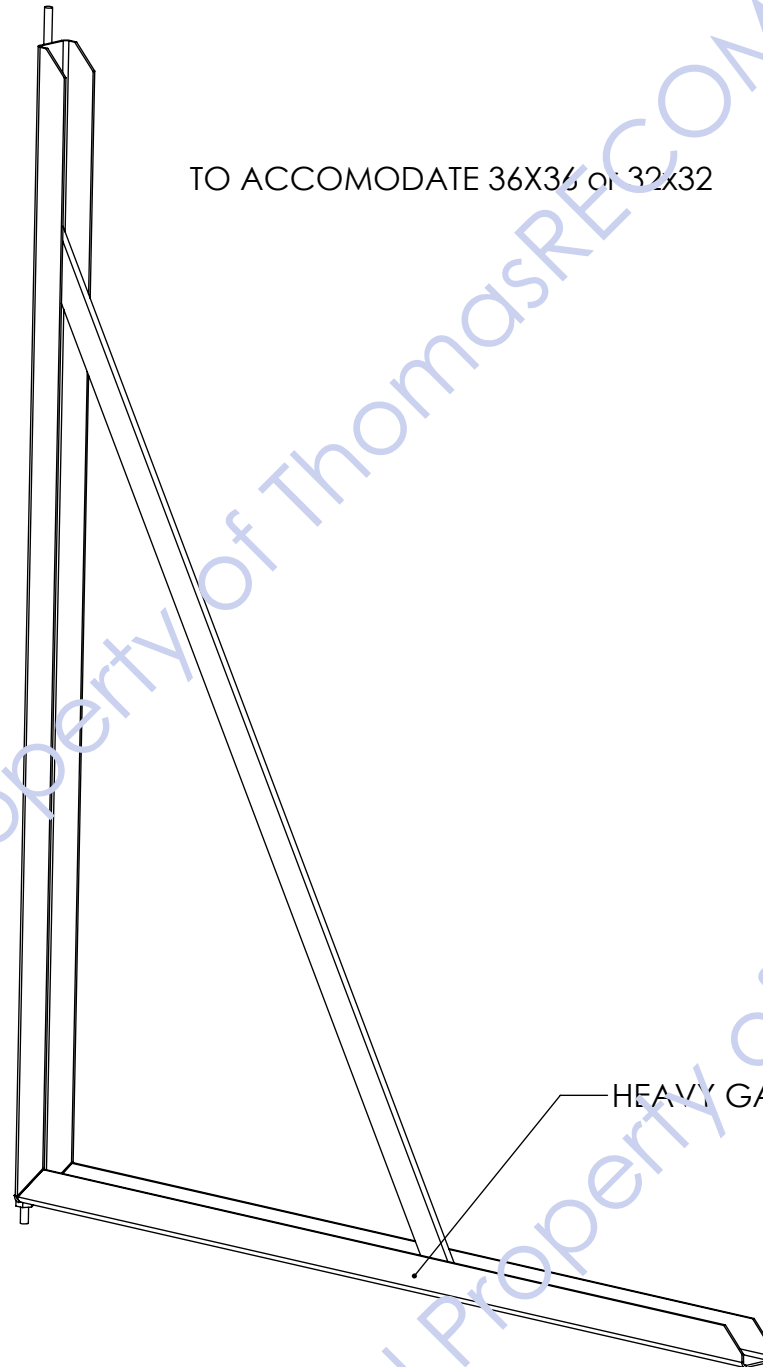

Back

TALL UPPER CHANNEL TO RECEIVE RANGE OF DIFFERENT HEIGHT SAMPLES

(12) POSITIONS

12x24

RIGID CROSS BRACE

WING SPACING IS EVERY 3-1/8"

TO ACCOMODATE 12X24

SPECIAL TOP CHANNEL
HAS 2" LEG TO ACCOMODATE
RANGE OF SIZES FROM
10-1/2" UP TO 12-1/8"

TO ACCOMODATE 36X36 or 32X32

HEAVY GAUGE CHANNEL