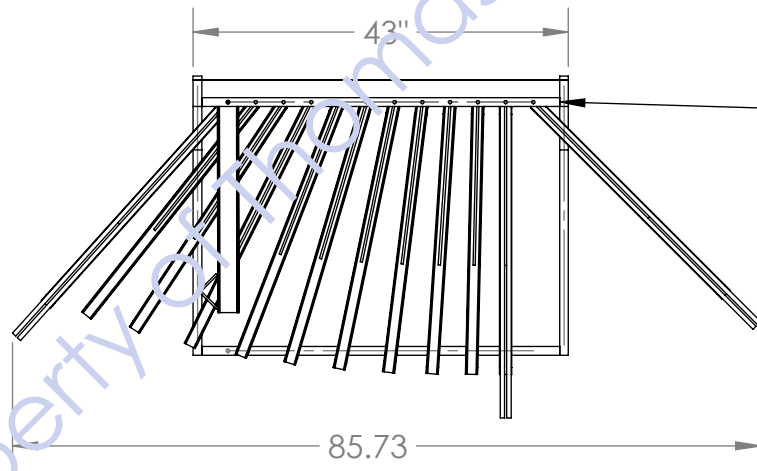

Back

TALL UPPER CHANNEL TO RECEIVE RANGE OF DIFFERENT HEIGHT SAMPLES

(12) POSITIONS

12x24

RIGID CROSS BRACE

WING SPACING IS EVERY 3-1/8"

TO ACCOMODATE 12X24

SPECIAL TOP CHANNEL
HAS 2" LEG TO ACCOMODATE
RANGE OF SIZES FROM
10-1/2" UP TO 12-1/8"

TO ACCOMODATE 36X36 or 32X32

HEAVY GAUGE CHANNEL