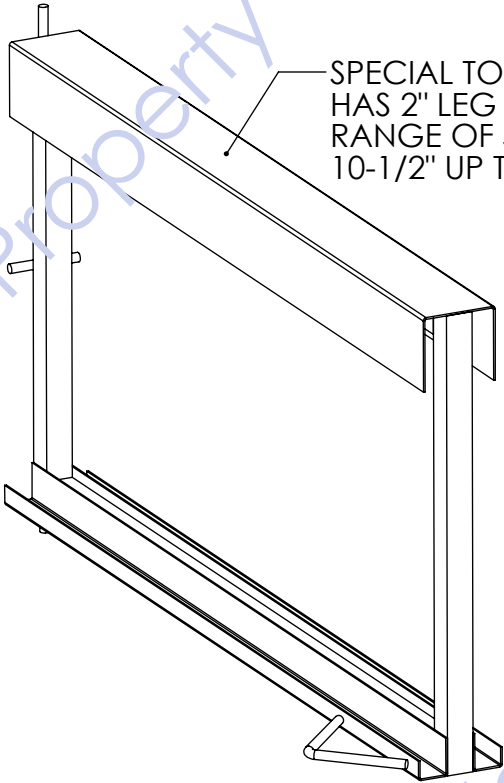

Back

TALL UPPER CHANNEL TO RECEIVE RANGE OF DIFFERENT HEIGHT SAMPLES

(12) POSITIONS

12x24

RIGID CROSS BRACE

WING SPACING IS EVERY 3-1/8"

TO ACCOMODATE 12X24

SPECIAL TOP CHANNEL
HAS 2" LEG TO ACCOMODATE
RANGE OF SIZES FROM
10-1/2" UP TO 12-1/8"

TO ACCOMODATE 36X36 or 32X32

HEAVY GAUGE CHANNEL