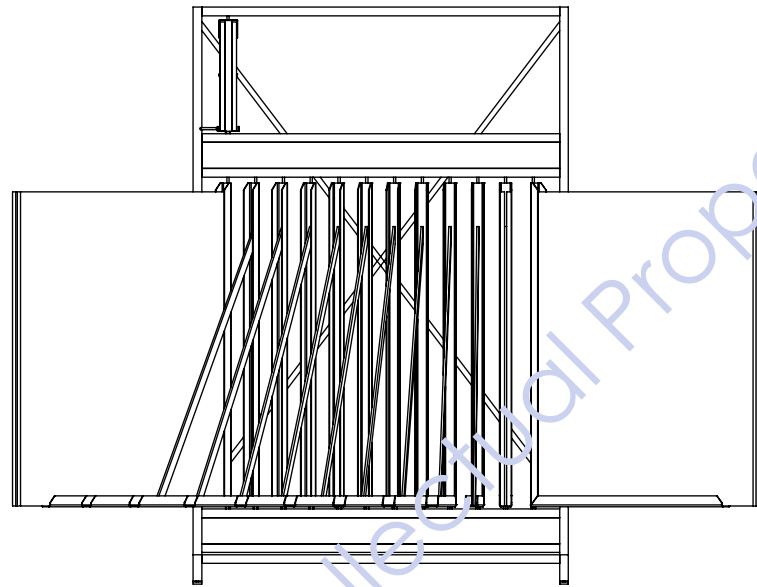

Back

TALL UPPER CHANNEL TO RECEIVE RANGE OF DIFFERENT HEIGHT SAMPLES

(12) POSITIONS

12x24

RIGID CROSS BRACE

WING SPACING IS EVERY 3-1/8"

TO ACCOMODATE 12X24

SPECIAL TOP CHANNEL
HAS 2" LEG TO ACCOMODATE
RANGE OF SIZES FROM
10-1/2" UP TO 12-1/8"

TO ACCOMODATE 36X36 or 32X32

HEAVY GAUGE CHANNEL