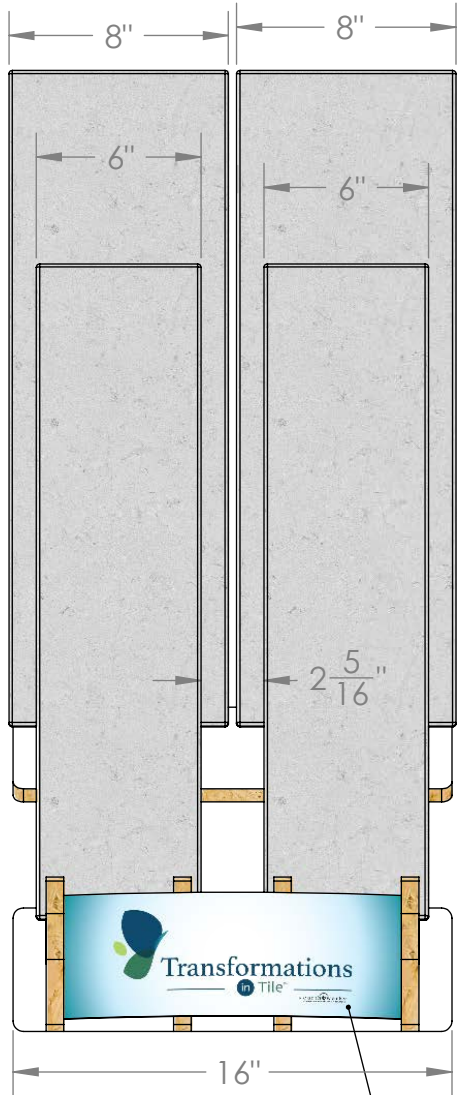

Back

COLOR: WHITE WITH
RAW MDF EDGES

1/8" PLASTIC SIGN WITH
"DIRECT TO SUBSTRATE"
PRINTED IMAGE

DEEPER SLOTS
THIS SIDE ONLY

BEND/BOW
THE SIGN AND
CLIP/SNAP IT
INTO GROOVES
PROVIDED

IN THE FLAT THIS SIGN IS 4-1/2" TALL X 13-1/8" WIDE
1/4" OF EACH END WOULD BE ENGAGED INSIDE THE
GROOVES OF THE DISPLAY SO THAT WOULD LEAVE
12-1/2" VIEWABLE WIDTH FOR YOUR ART