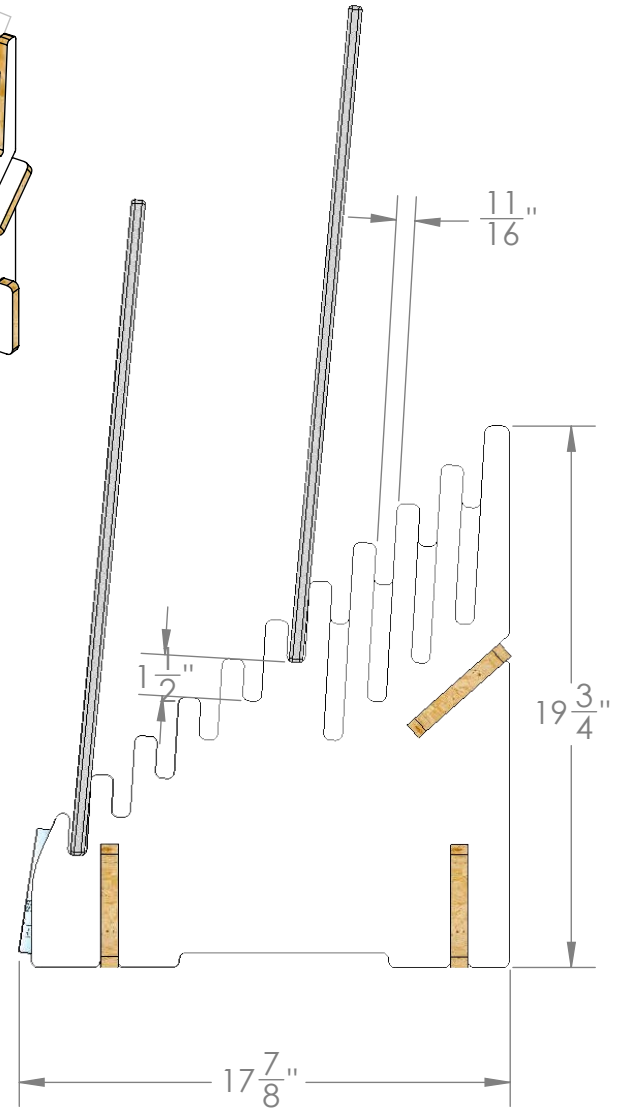

Back

COLOR: WHITE WITH
RAW MDF EDGES

1/8" PLASTIC SIGN WITH
"DIRECT TO SUBSTRATE"
PRINTED IMAGE

DEEPER SLOTS
THIS SIDE ONLY

BEND/BOW
THE SIGN AND
CLIP/SNAP IT
INTO GROOVES
PROVIDED

IN THE FLAT THIS SIGN IS 4-1/2" TALL X 13-1/8" WIDE
1/4" OF EACH END WOULD BE ENGAGED INSIDE THE
GROOVES OF THE DISPLAY SO THAT WOULD LEAVE
12-1/2" VIEWABLE WIDTH FOR YOUR ART