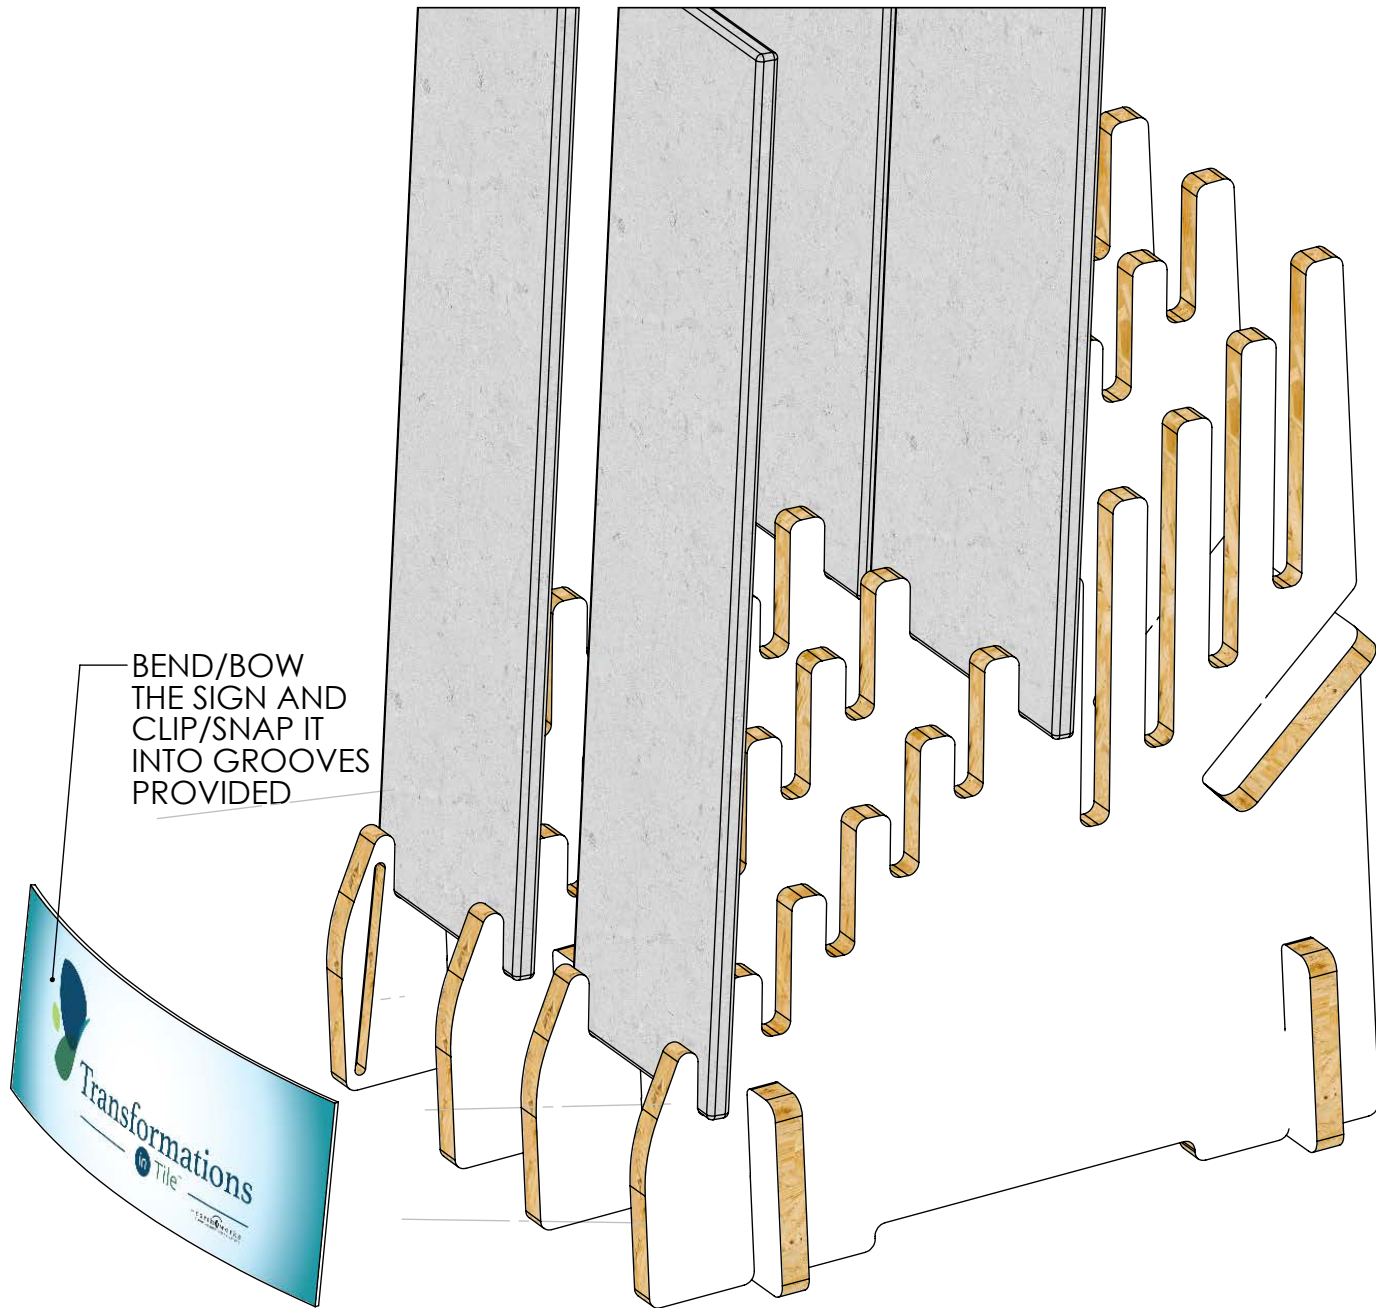

Back

COLOR: WHITE WITH
RAW MDF EDGES

1/8" PLASTIC SIGN WITH
"DIRECT TO SUBSTRATE"
PRINTED IMAGE

DEEPER SLOTS
THIS SIDE ONLY

BEND/BOW
THE SIGN AND
CLIP/SNAP IT
INTO GROOVES
PROVIDED

IN THE FLAT THIS SIGN IS 4-1/2" TALL X 13-1/8" WIDE
1/4" OF EACH END WOULD BE ENGAGED INSIDE THE
GROOVES OF THE DISPLAY SO THAT WOULD LEAVE
12-1/2" VIEWABLE WIDTH FOR YOUR ART