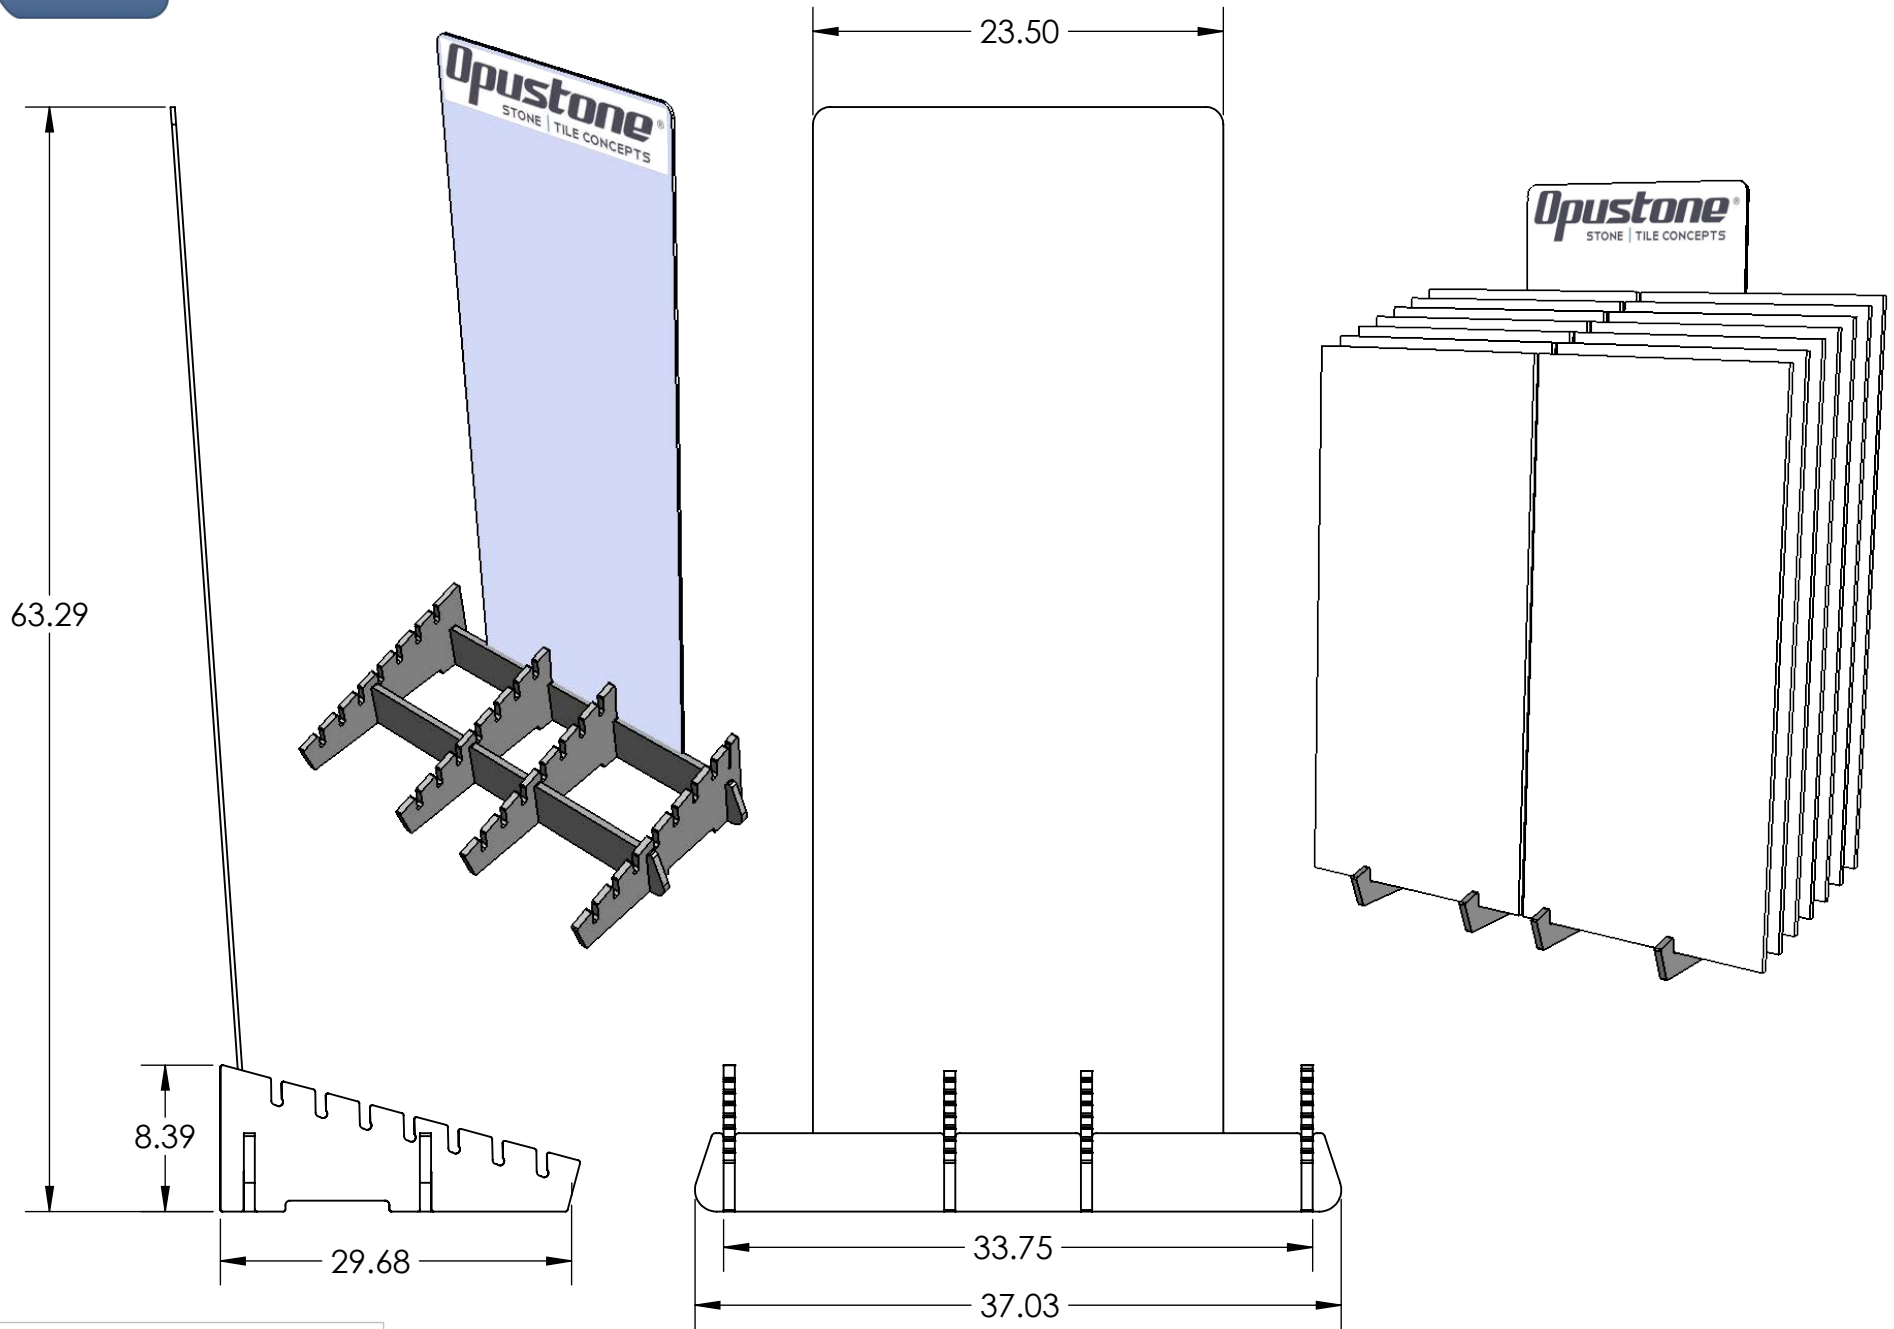

Back

ALL SLIP TOGETHER ASSEMBLY  
(NO FASTNERS, NO TOOLS)

5/8" THICK MDF, BLACK  
WITH BLACK PAINTED EDGES