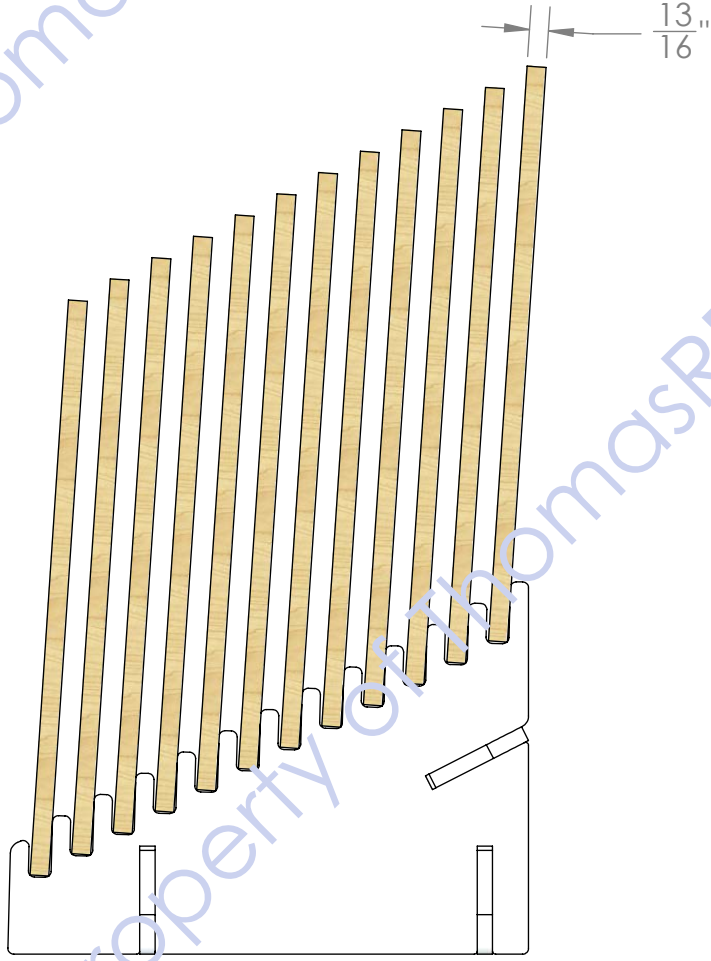

SAMPLES  
24X24X.787 (2CM)

5/8" THICK WHITE MDF  
WITH BLACK PAINTED EDGES

13/16"