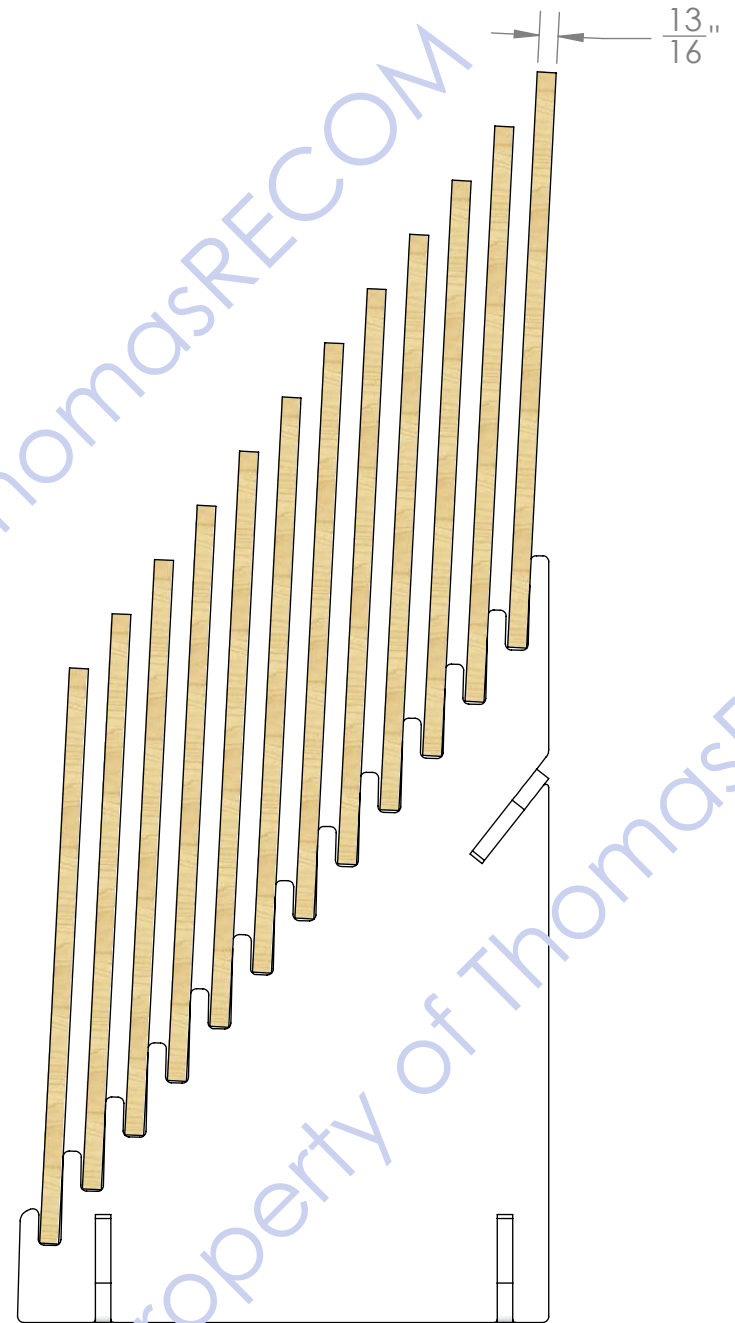

SAMPLES  
24X24X.787 (2CM)

5/8" THICK WHITE MDF  
WITH BLACK PAINTED EDGES

13 1/16"