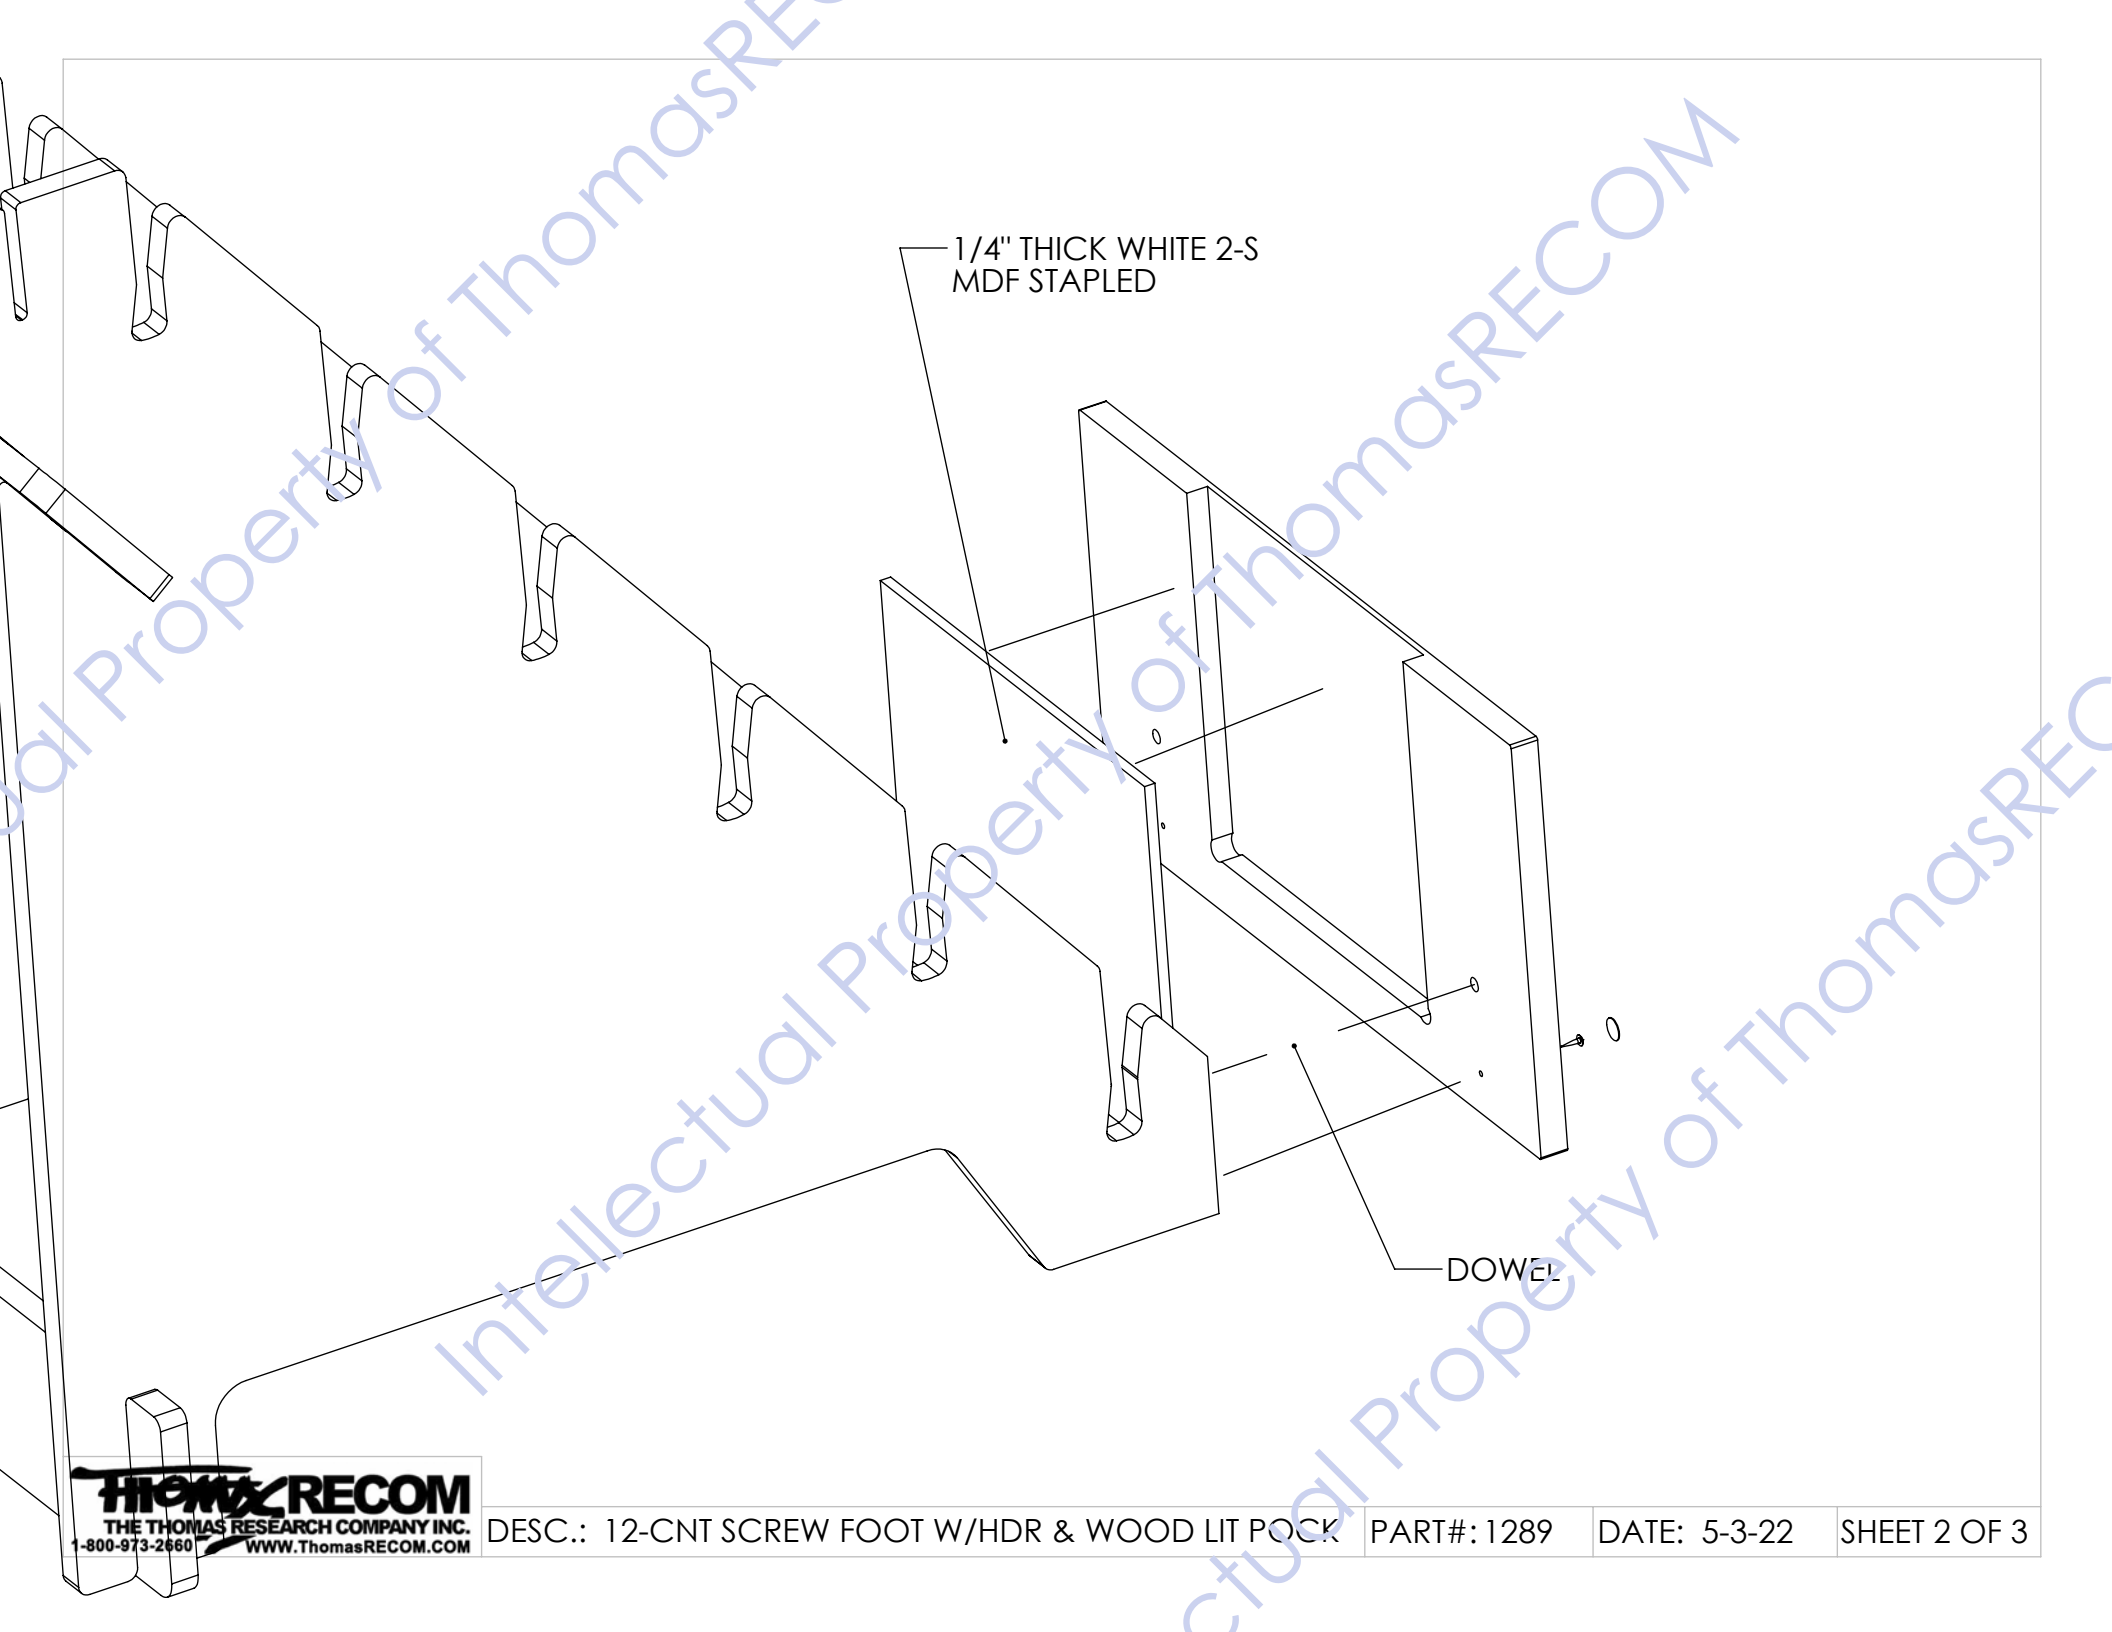

Back

INTEGRAL MAGAZINE
POCKET
9" WIDE X 9-5/8" TOP TO BOTTOM
X 1/2" THICK

SCREEN-PRINT LOGO

1/4" THICK WHITE 2-S
MDF STAPLED

DOWEL