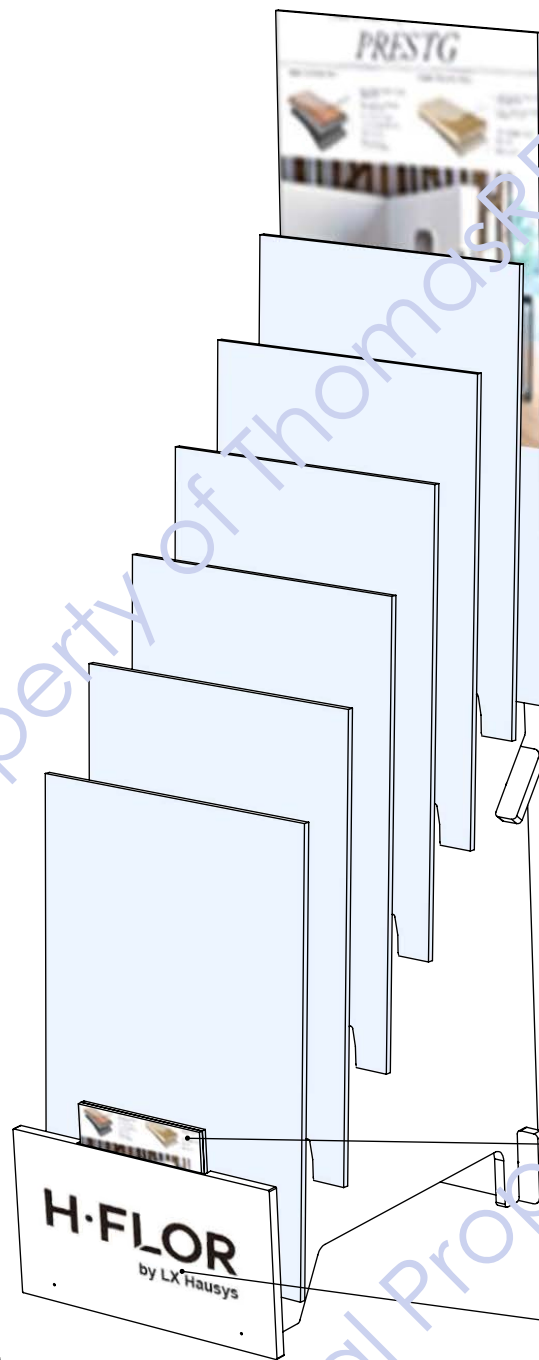

Back

INTEGRAL MAGAZINE
POCKET
9" WIDE X 9-5/8" TOP TO BOTTOM
X 1/2" THICK

SCREEN-PRINT LOGO

1/4" THICK WHITE 2-S
MDF STAPLED

DOWEL