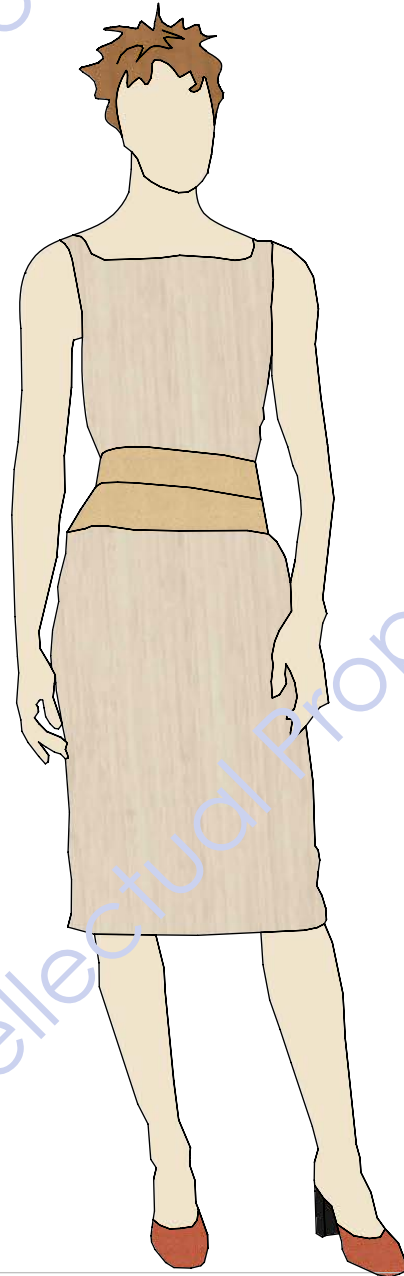

Back

INTEGRAL MAGAZINE
POCKET
9" WIDE X 9-5/8" TOP TO BOTTOM
X 1/2" THICK

SCREEN-PRINT LOGO

1/4" THICK WHITE 2-S
MDF STAPLED