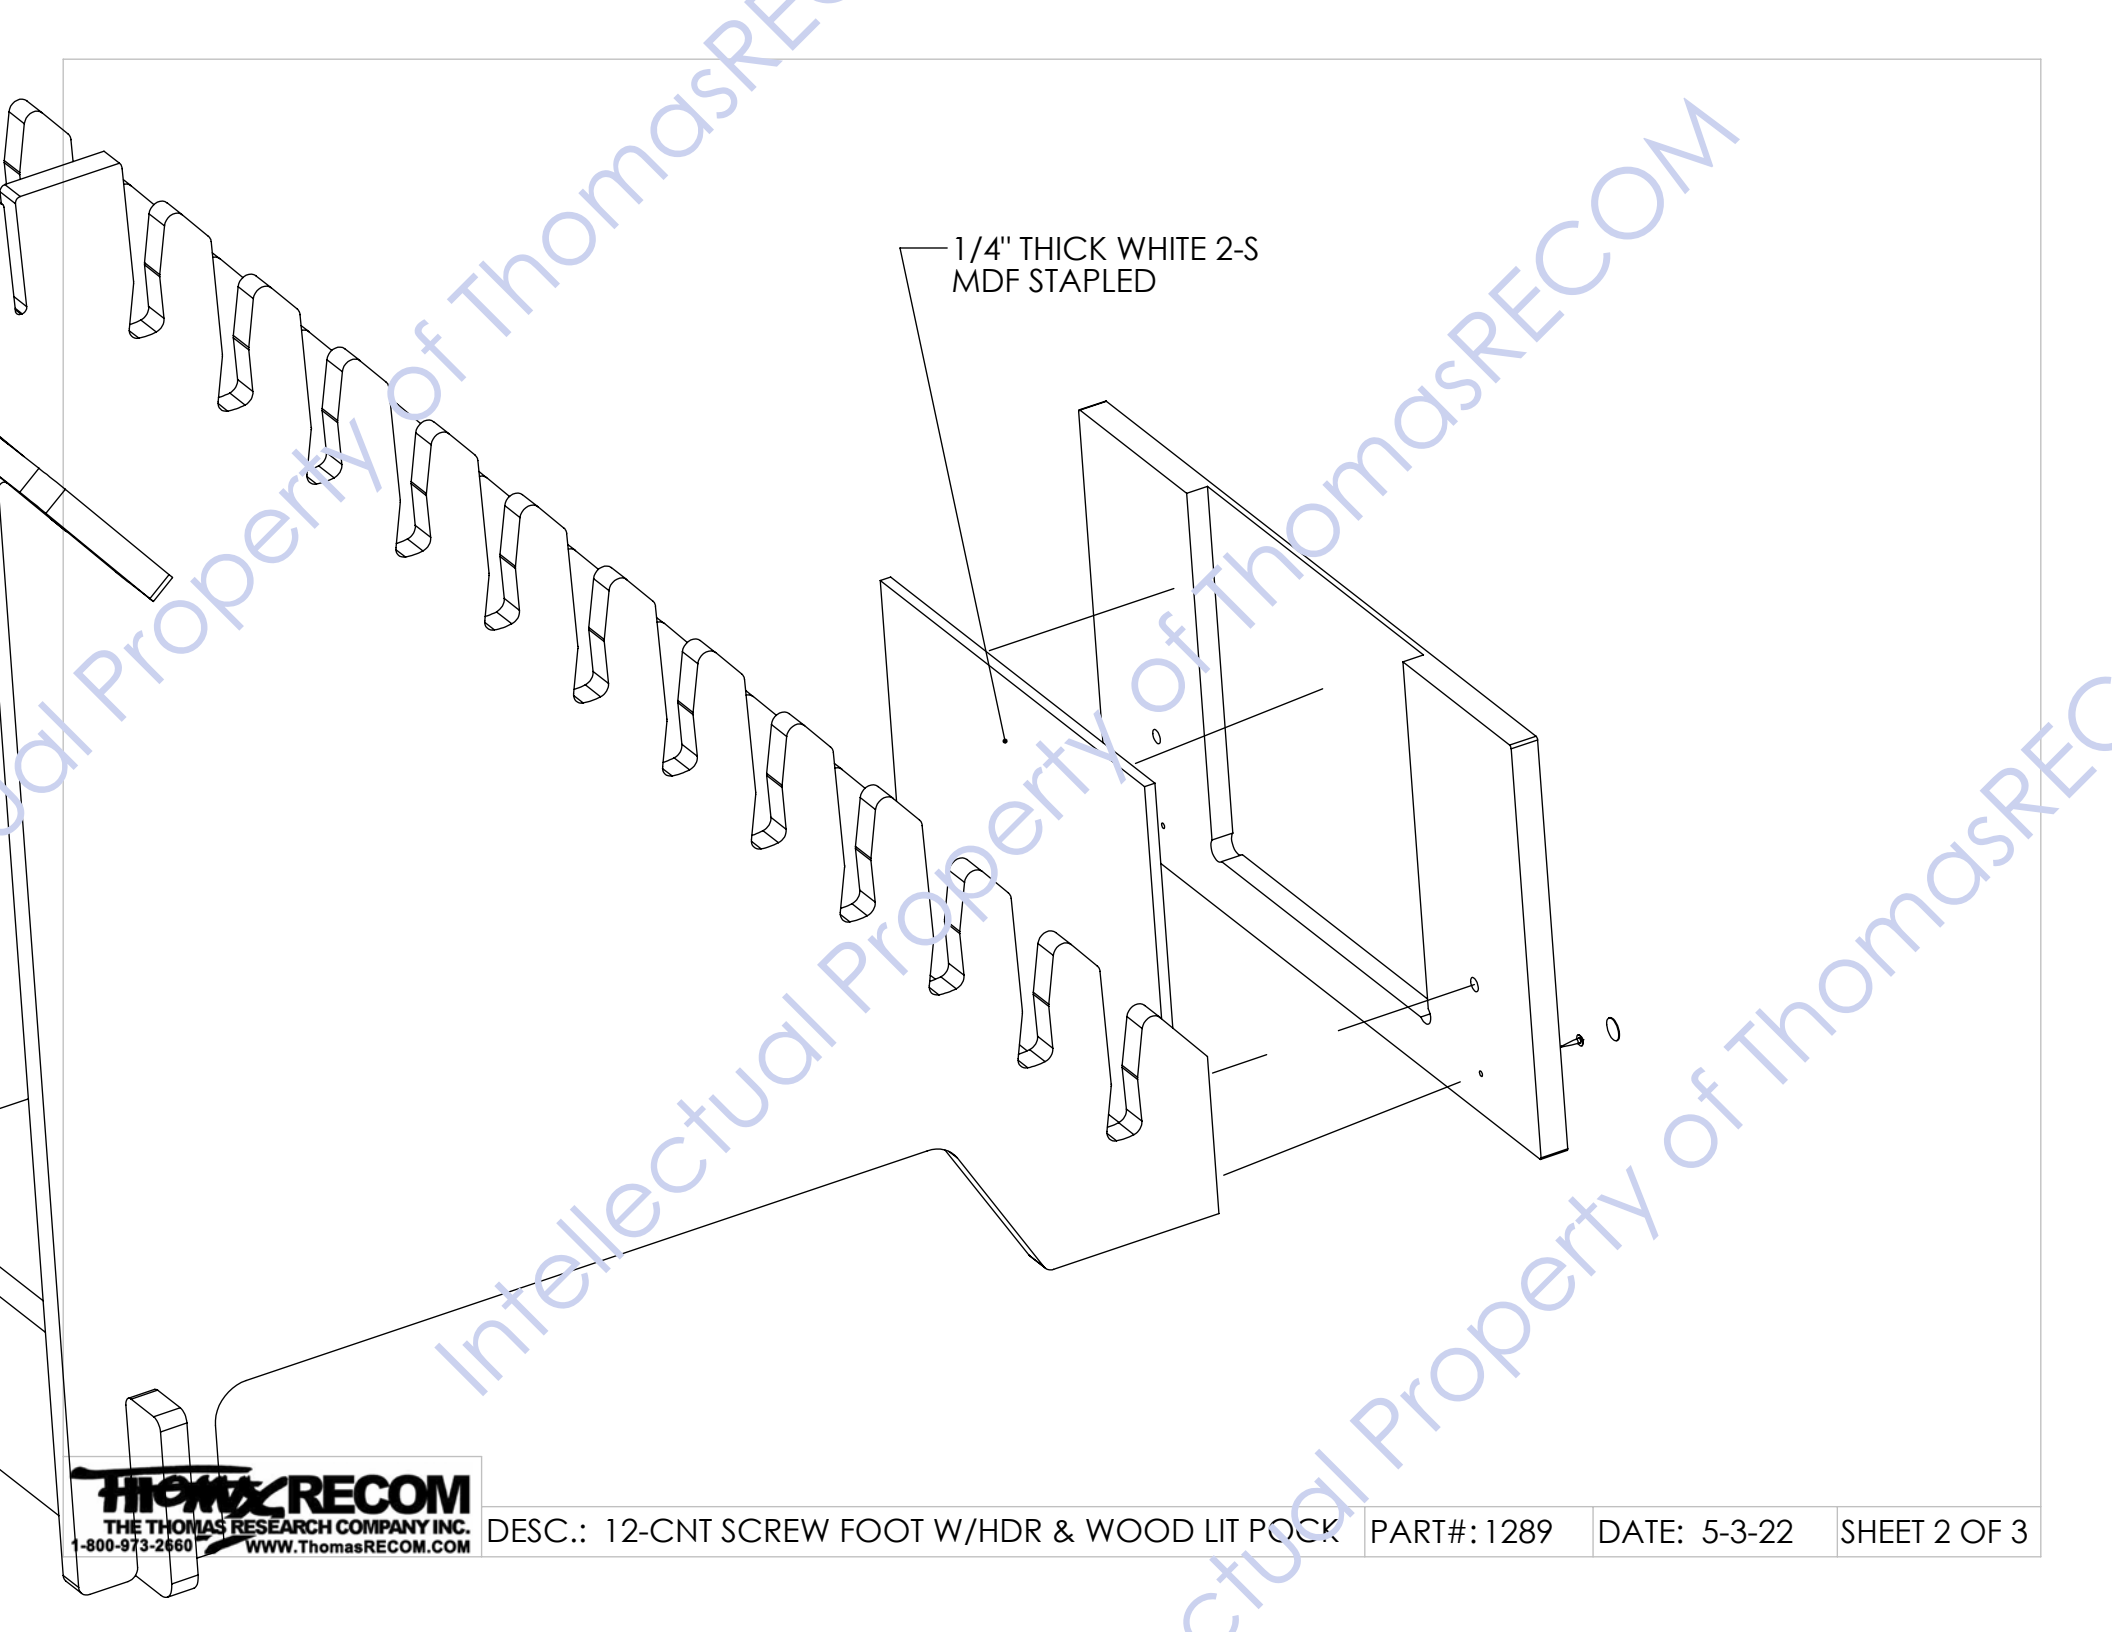

Back

INTEGRAL MAGAZINE
POCKET
9" WIDE X 9-5/8" TOP TO BOTTOM
X 1/2" THICK

SCREEN-PRINT LOGO

1/4" THICK WHITE 2-S
MDF STAPLED