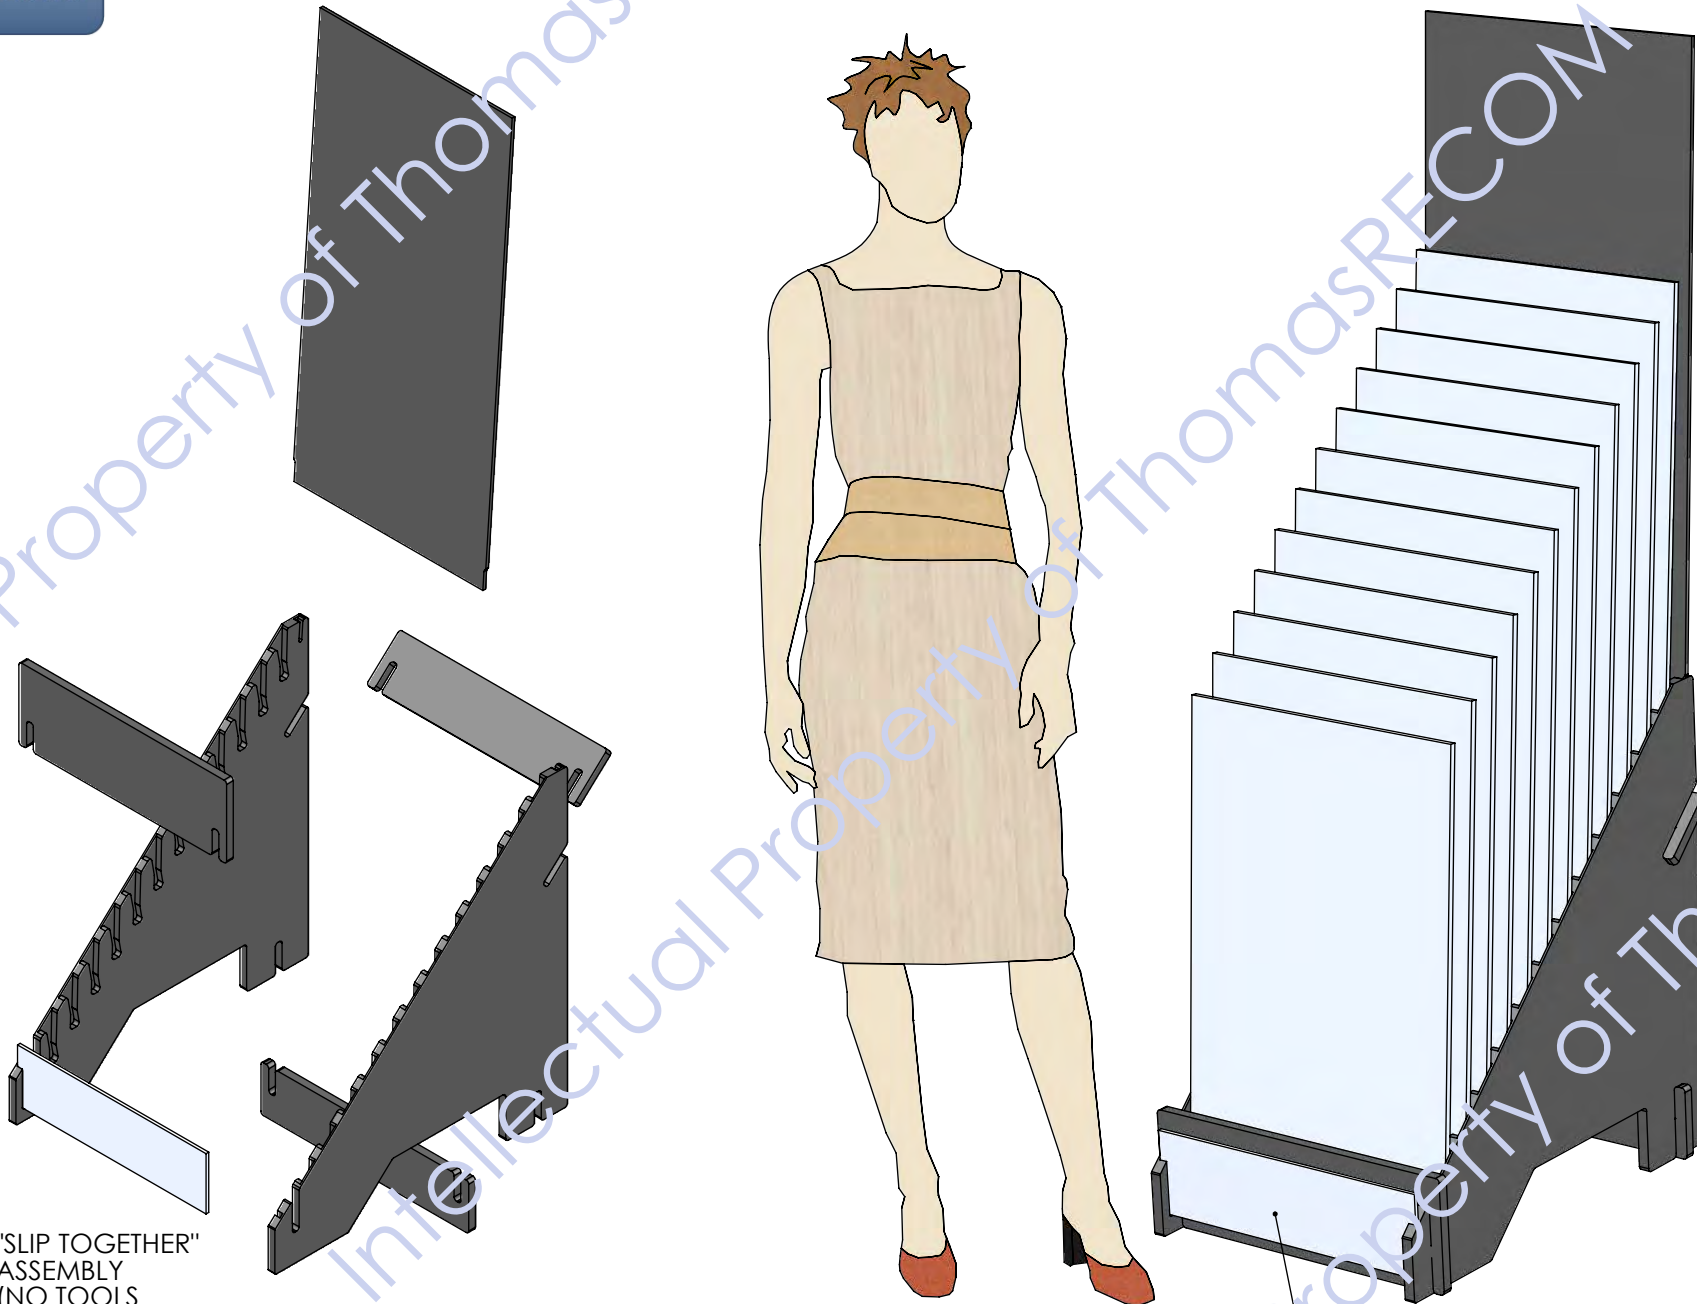

Back

"SLIP TOGETHER"
ASSEMBLY
(NO TOOLS
REQUIRED)

CLEAR ACRYLIC (DROPS INTO SLOTS)
5" X 18.05" X 1/4" THICK

CLEAR ACRYLIC (DROPS INTO SLOTS)
5" X 18.05" X 1/4" THICK

"SLIP TOGETHER"
ASSEMBLY
(NO TOOLS
REQUIRED)

SIGN HEADER PANEL,
ThomasRECOM TO APPLY
GRAPHICS

5/8"
SLOT
SIZE

3/8"