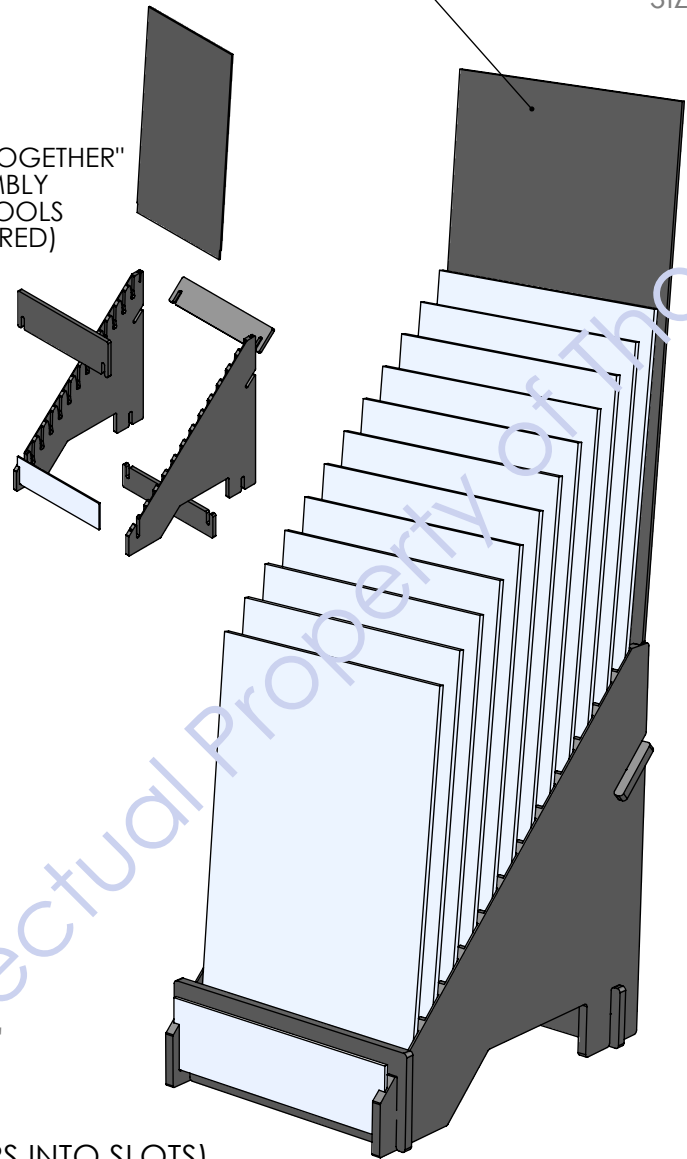

Back

"SLIP TOGETHER"
ASSEMBLY
(NO TOOLS
REQUIRED)

CLEAR ACRYLIC (DROPS INTO SLOTS)
5" X 18.05" X 1/4" THICK

CLEAR ACRYLIC (DROPS INTO SLOTS)
5" X 18.05" X 1/4" THICK

"SLIP TOGETHER"
ASSEMBLY
(NO TOOLS
REQUIRED)

SIGN HEADER PANEL,
ThomasRECOM TO APPLY
GRAPHICS

5/8"
SLOT
SIZE

3/8"