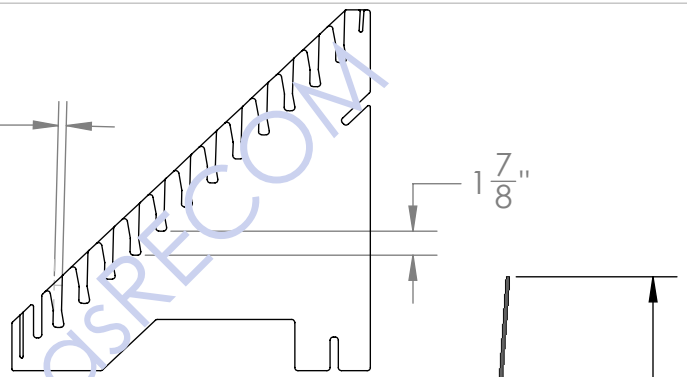

Back

"SLIP TOGETHER"
ASSEMBLY
(NO TOOLS
REQUIRED)

CLEAR ACRYLIC (DROPS INTO SLOTS)
5" X 18.05" X 1/4" THICK

CLEAR ACRYLIC (DROPS INTO SLOTS)
5" X 18.05" X 1/4" THICK

"SLIP TOGETHER"
ASSEMBLY
(NO TOOLS
REQUIRED)

SIGN HEADER PANEL,
ThomasRECOM TO APPLY
GRAPHICS

5/8"
SLOT
SIZE

3/8"