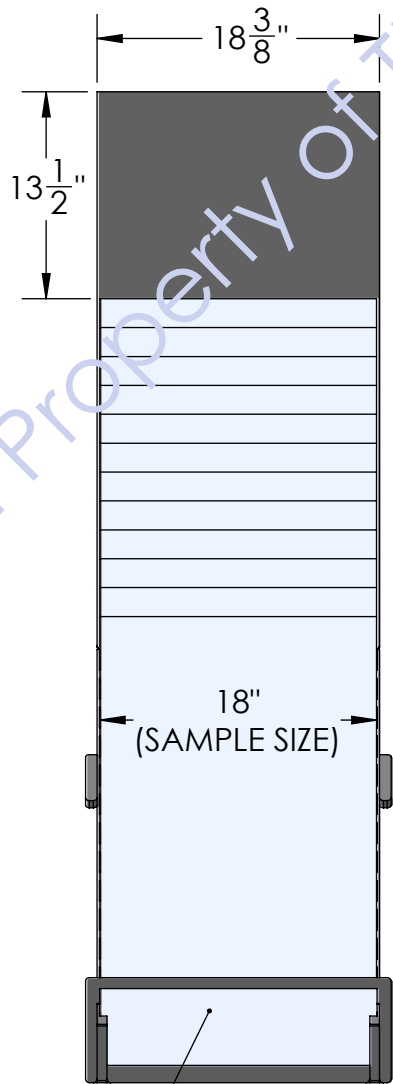

Back

"SLIP TOGETHER"
ASSEMBLY
(NO TOOLS
REQUIRED)

CLEAR ACRYLIC (DROPS INTO SLOTS)
5" X 18.05" X 1/4" THICK

CLEAR ACRYLIC (DROPS INTO SLOTS)
5" X 18.05" X 1/4" THICK

"SLIP TOGETHER"
ASSEMBLY
(NO TOOLS
REQUIRED)

SIGN HEADER PANEL,
ThomasRECOM TO APPLY
GRAPHICS

5/8"
SLOT
SIZE

3/8"