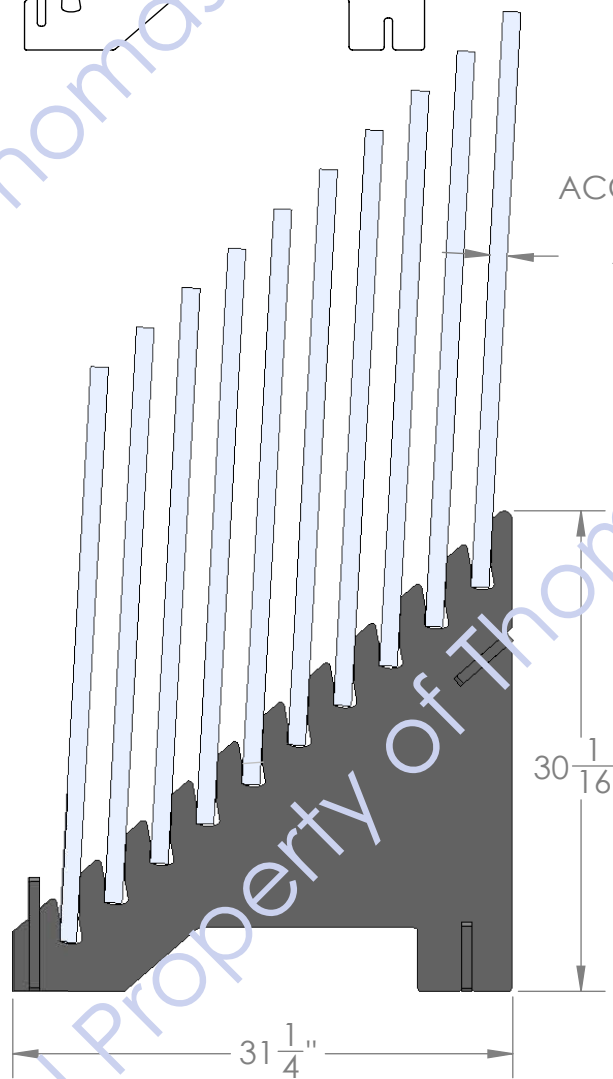

Back

GRAPHIC

"SLIP TOGETHER"  
ASSEMBLY  
(NO TOOLS  
REQUIRED)

5/8" THICK BLACK MDF  
WITH BLACK PAINTED  
EDGES

1 1/4"  
SLOT  
SIZE

2 7/16"

ACCOMODATES  
UP TO  
1 1/8" THICK  
SAMPLES

30 1/16"

16"

7/8"

31 1/4"

Intellectual Property of ThomasRECOM