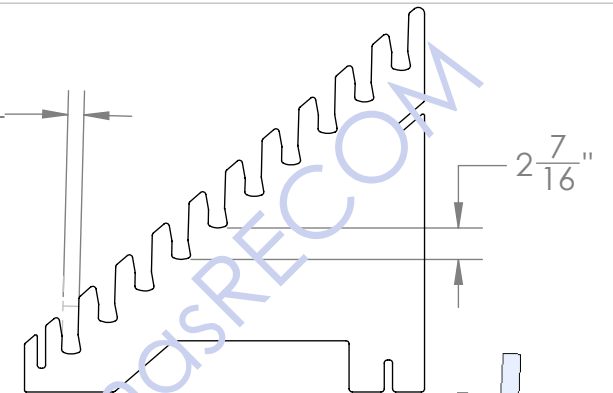

Back

GRAPHIC

"SLIP TOGETHER"  
ASSEMBLY  
(NO TOOLS  
REQUIRED)

5/8" THICK BLACK MDF  
WITH BLACK PAINTED  
EDGES

1 1/4"  
SLOT  
SIZE

2 7/16"

ACCOMODATES  
UP TO  
1 1/8" THICK  
SAMPLES

30 1/16"

16"

7/8"

31 1/4"

Intellectual Property of ThomasRECOM