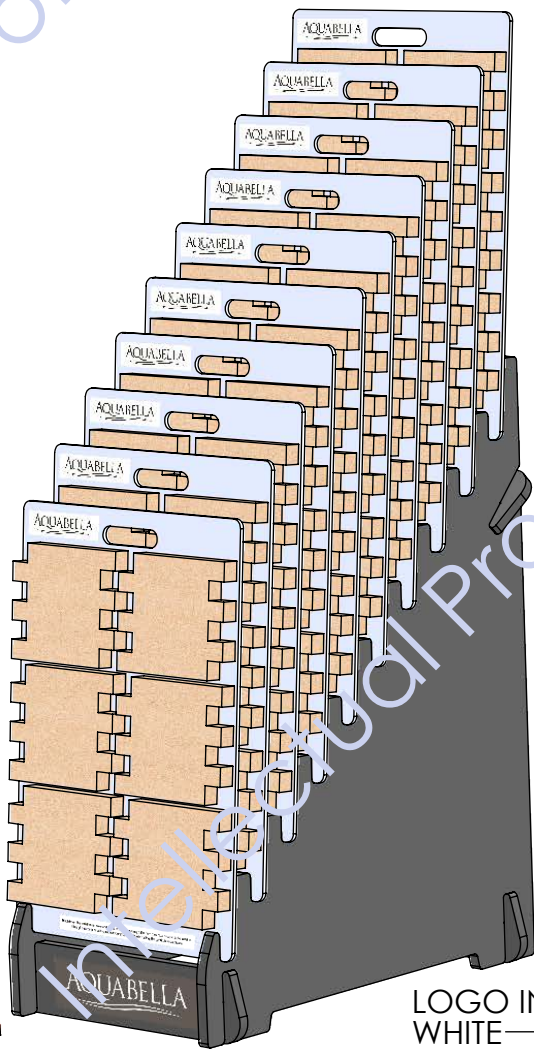

Back

SCREEN-PRINT TOOLING REQUIRED

LOGO IN WHITE

LOGO IN BLACK

16"

AQUABELLA

WHITE ON BOTH SIDES

24"

DISCLAIMER IN BLACK

16"

24"

AQUABELLA