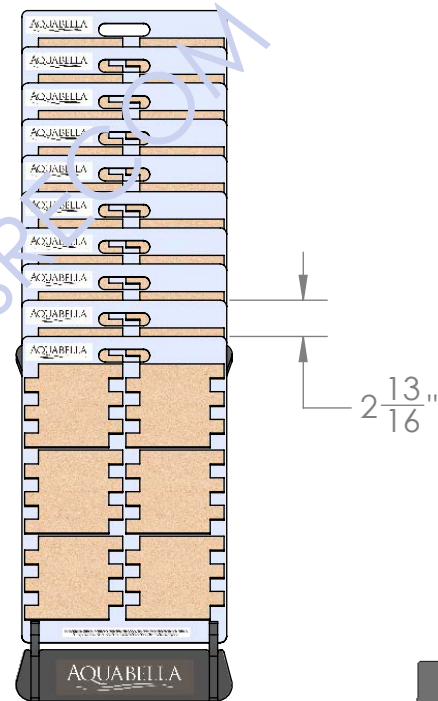

Back

SCREEN-PRINT TOOLING REQUIRED

LOGO IN WHITE

LOGO IN BLACK

16"

AQUABELLA

WHITE ON BOTH SIDES

24"

DISCLAIMER IN BLACK

16"

24"

AQUABELLA