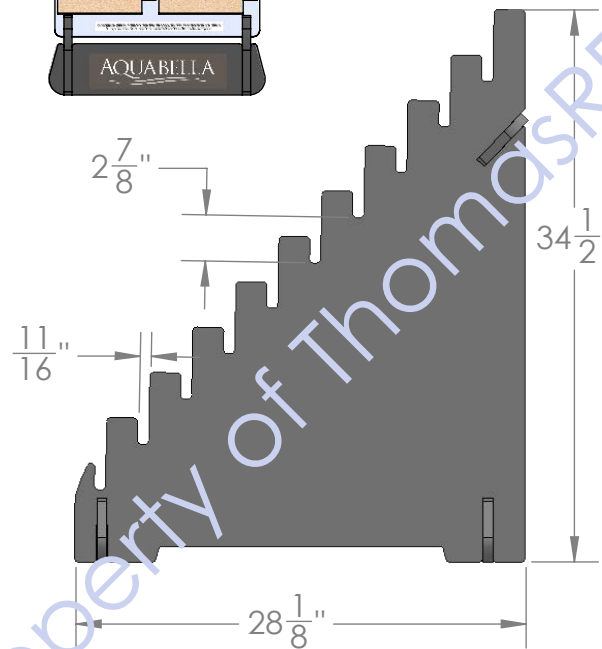

Back

SCREEN-PRINT TOOLING REQUIRED

LOGO IN WHITE

LOGO IN BLACK

16"

AQUABELLA

WHITE ON BOTH SIDES

24"

DISCLAIMER IN BLACK

16"

24"

AQUABELLA