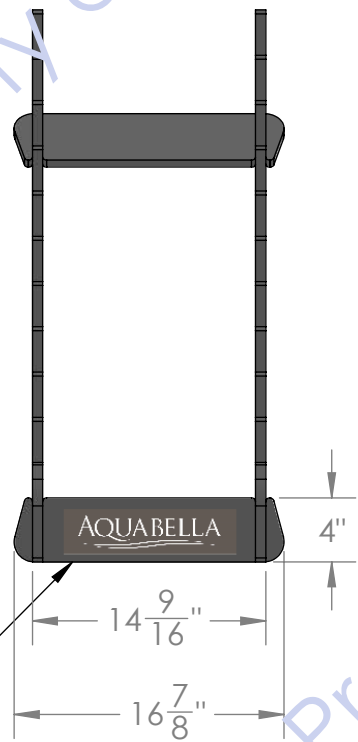

Back

SCREEN-PRINT TOOLING REQUIRED

LOGO IN WHITE

LOGO IN BLACK

16"

AQUABELLA

WHITE ON BOTH SIDES

24"

DISCLAIMER IN BLACK

16"

24"

AQUABELLA