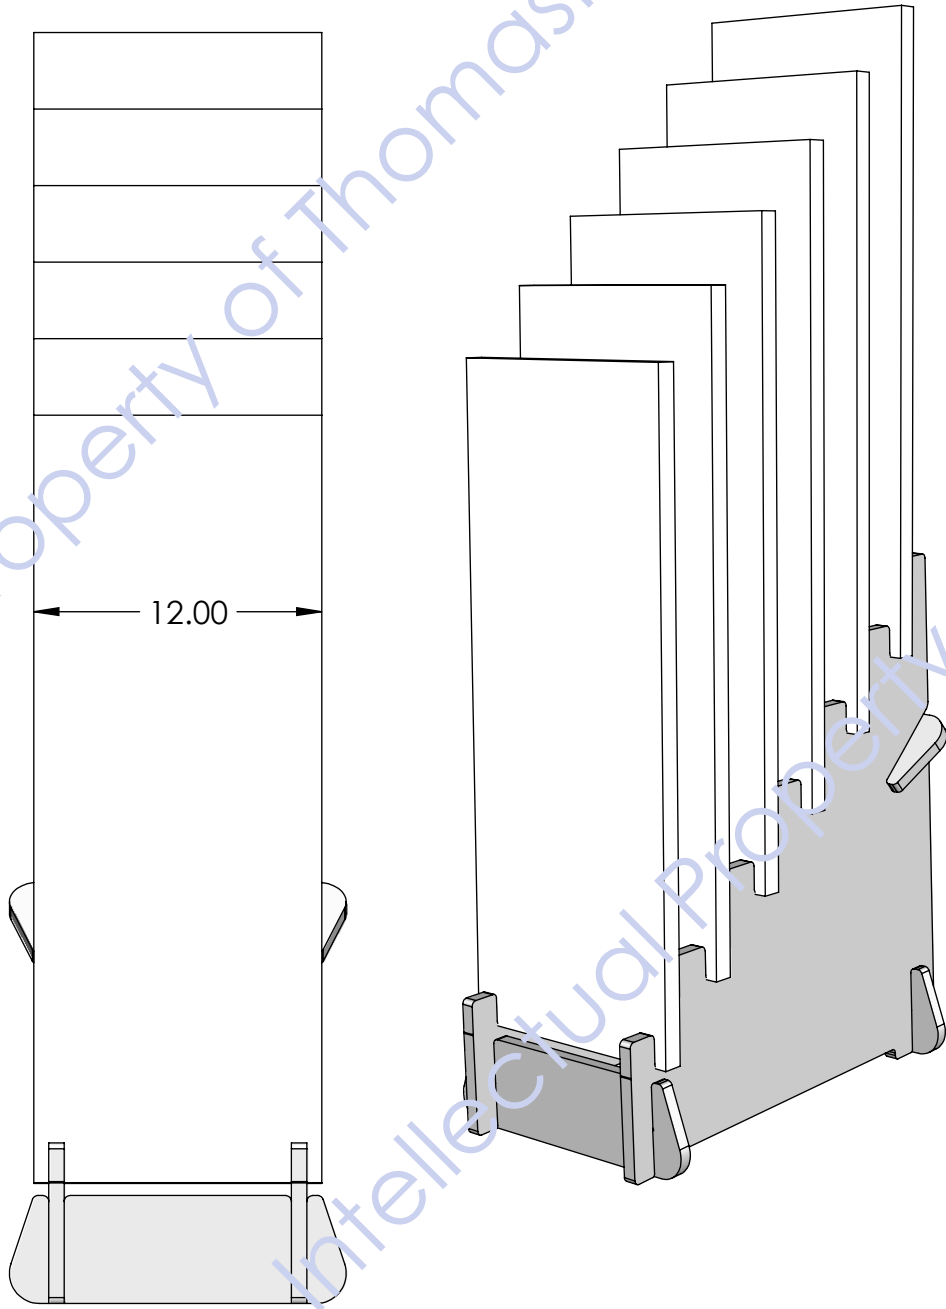

12X32X1" THICK DEPICTED

PRO-WORKS