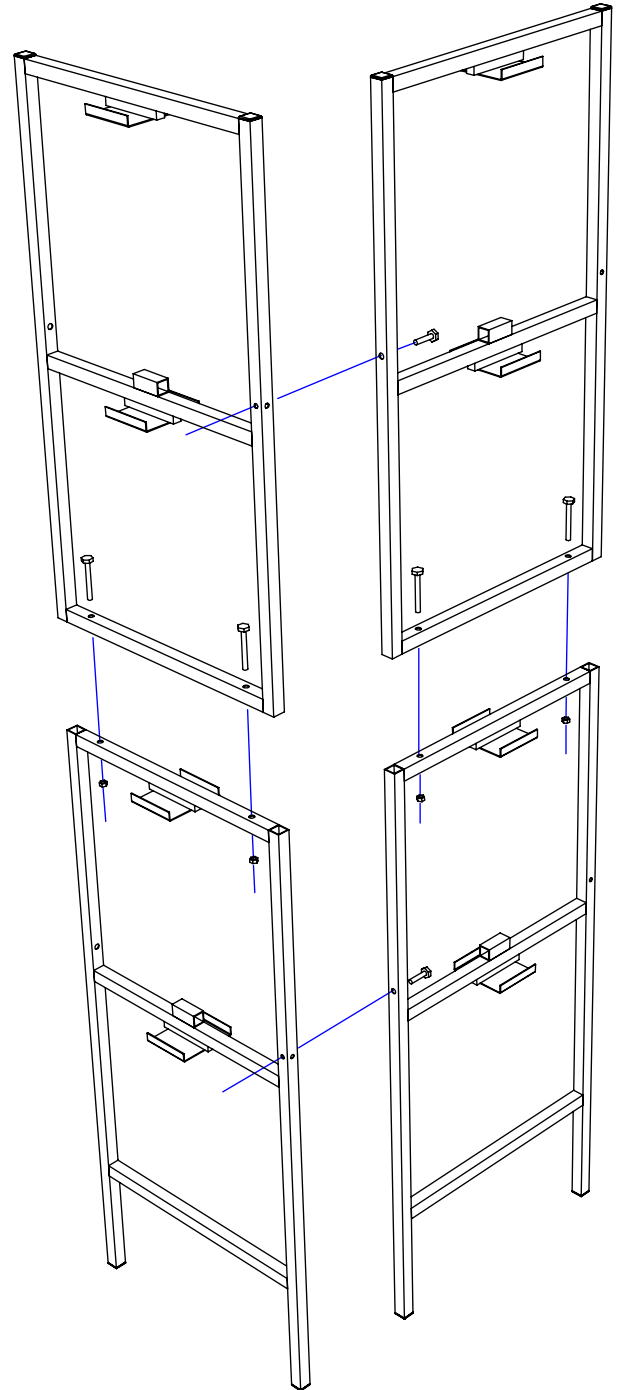

Back

"L" SHAPE

MULTI-PANEL DISPLAY

CALL TO DISCUSS YOUR
SIZE AND CONFIGURATION

STEEL TUBE STRUCTURE

BLACK POWDERCOAT FINISH

EACH SECTION BOLTS TOGETHER

WE MAKE THE BOARDS TOO!

PANEL SECTIONS ARE SPLIT
IN HALF (BOLT TOGETHER)
FOR EASY SHIPPING

"L" SHAPE

MANY CONFIGURATIONS ARE POSSIBLE

ZIG-ZAG

MULTI-PANEL DISPLAY

CALL TO DISCUSS YOUR SIZE AND CONFIGURATION

STEEL TUBE STRUCTURE

BLACK POWDERCOAT FINISH

EACH SECTION BOLTS TOGETHER

WE MAKE THE BOARDS TOO!

PANEL SECTIONS ARE SPLIT IN HALF (BOLT TOGETHER) FOR EASY SHIPPING

SQUARE TOWER

"X" SHAPE

THIS DISPLAY SHOWN WITH 13X15 BOARDS (WE CAN MAKE THE DISPLAY TO FIT ANY SIZE BOARD)