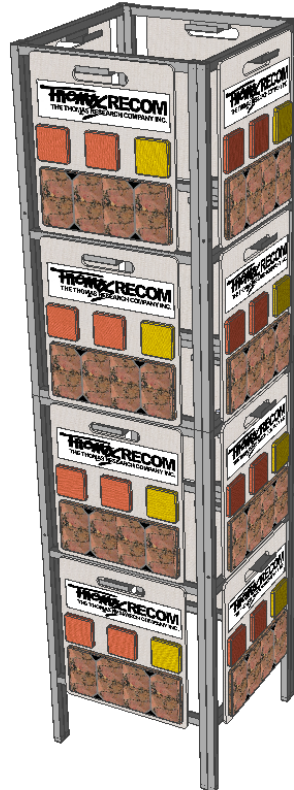

Back

"L" SHAPE

MULTI-PANEL DISPLAY

CALL TO DISCUSS YOUR
SIZE AND CONFIGURATION

STEEL TUBE STRUCTURE

BLACK POWDERCOAT FINISH

EACH SECTION BOLTS TOGETHER

WE MAKE THE BOARDS TOO!

PANEL SECTIONS ARE SPLIT
IN HALF (BOLT TOGETHER)
FOR EASY SHIPPING

"L" SHAPE

MANY CONFIGURATIONS ARE POSSIBLE

ZIG-ZAG

MULTI-PANEL DISPLAY

CALL TO DISCUSS YOUR SIZE AND CONFIGURATION

STEEL TUBE STRUCTURE

BLACK POWDERCOAT FINISH

EACH SECTION BOLTS TOGETHER

WE MAKE THE BOARDS TOO!

PANEL SECTIONS ARE SPLIT IN HALF (BOLT TOGETHER) FOR EASY SHIPPING

SQUARE TOWER

"X" SHAPE

THIS DISPLAY SHOWN WITH 13X15 BOARDS (WE CAN MAKE THE DISPLAY TO FIT ANY SIZE BOARD)