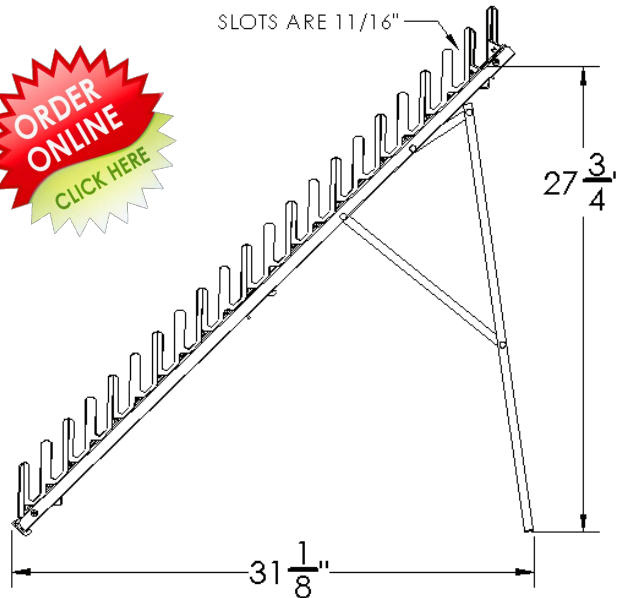

21-LEVEL "PLANK DISPLAY"

ORDER# FFD21-DDCA

LESS THAN (5): \$87.00/EACH
(6) OR MORE: \$74.00/EACH
(50) OR MORE: \$72.00/EACH

ACCEPTS 21 LEVELS OF NARROW
PLANKS (UP TO 5/8" THICK)

STEEL FRAME AND PLASTIC FINGERS.
A LIGHTWEIGHT YET VERY STRONG
DISPLAY. ONLY 15LBS.

FOLDS DOWN FLAT LIKE A
FOLDING CHAIR. GREAT FOR TRADE
SHOWS, GREAT TO SHIP UPS, LIGHT
TO SHIP, SMALL TO SHIP, SAVES YOU
MONEY.

JUST SNAPS IN PLACE OVERSLOTS.

"PLASTIC CHANNEL" ALLOWS YOU
TO DISPLAY NARROW PLANK SAM-
PLS IN YOUR FOLDING FLOORING
DISPLAY.