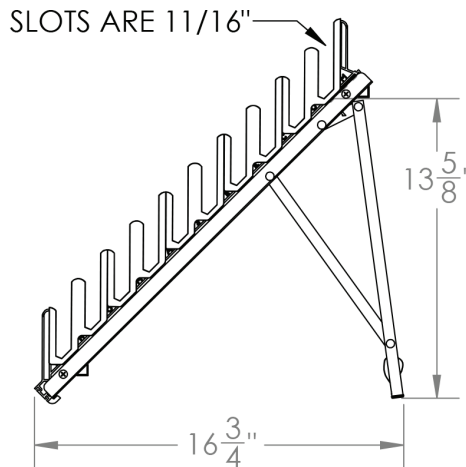

10-LEVEL "PLANK DISPLAY"

ORDER#
FFD10-DDCA

LESS THAN (5): \$48.50/EACH
(6) OR MORE: \$44.00/EACH
(50) OR MORE: \$38.50/EACH

ACCEPTS 10 LEVELS OF
NARROW PLANKS
(UP TO 5/8" THICK)

STEEL FRAME AND PLASTIC
FINGERS. A LIGHTWEIGHT
YET VERY STRONG DISPLAY.
ONLY 10LBS.

FOLDS DOWN FLAT LIKE A
FOLDING CHAIR. GREAT FOR
TRADE SHOWS, GREAT TO
SHIP UPS, LIGHT TO SHIP,
SMALL TO SHIP, SAVES YOU
MONEY.

JUST SNAPS IN PLACE
OVER SLOTS.

"PLASTIC CHANNEL" ALLOWS
YOU TO DISPLAY NARROW
PLANK SAMPLES IN YOUR
FOLDING FLOORING DISPLAY.